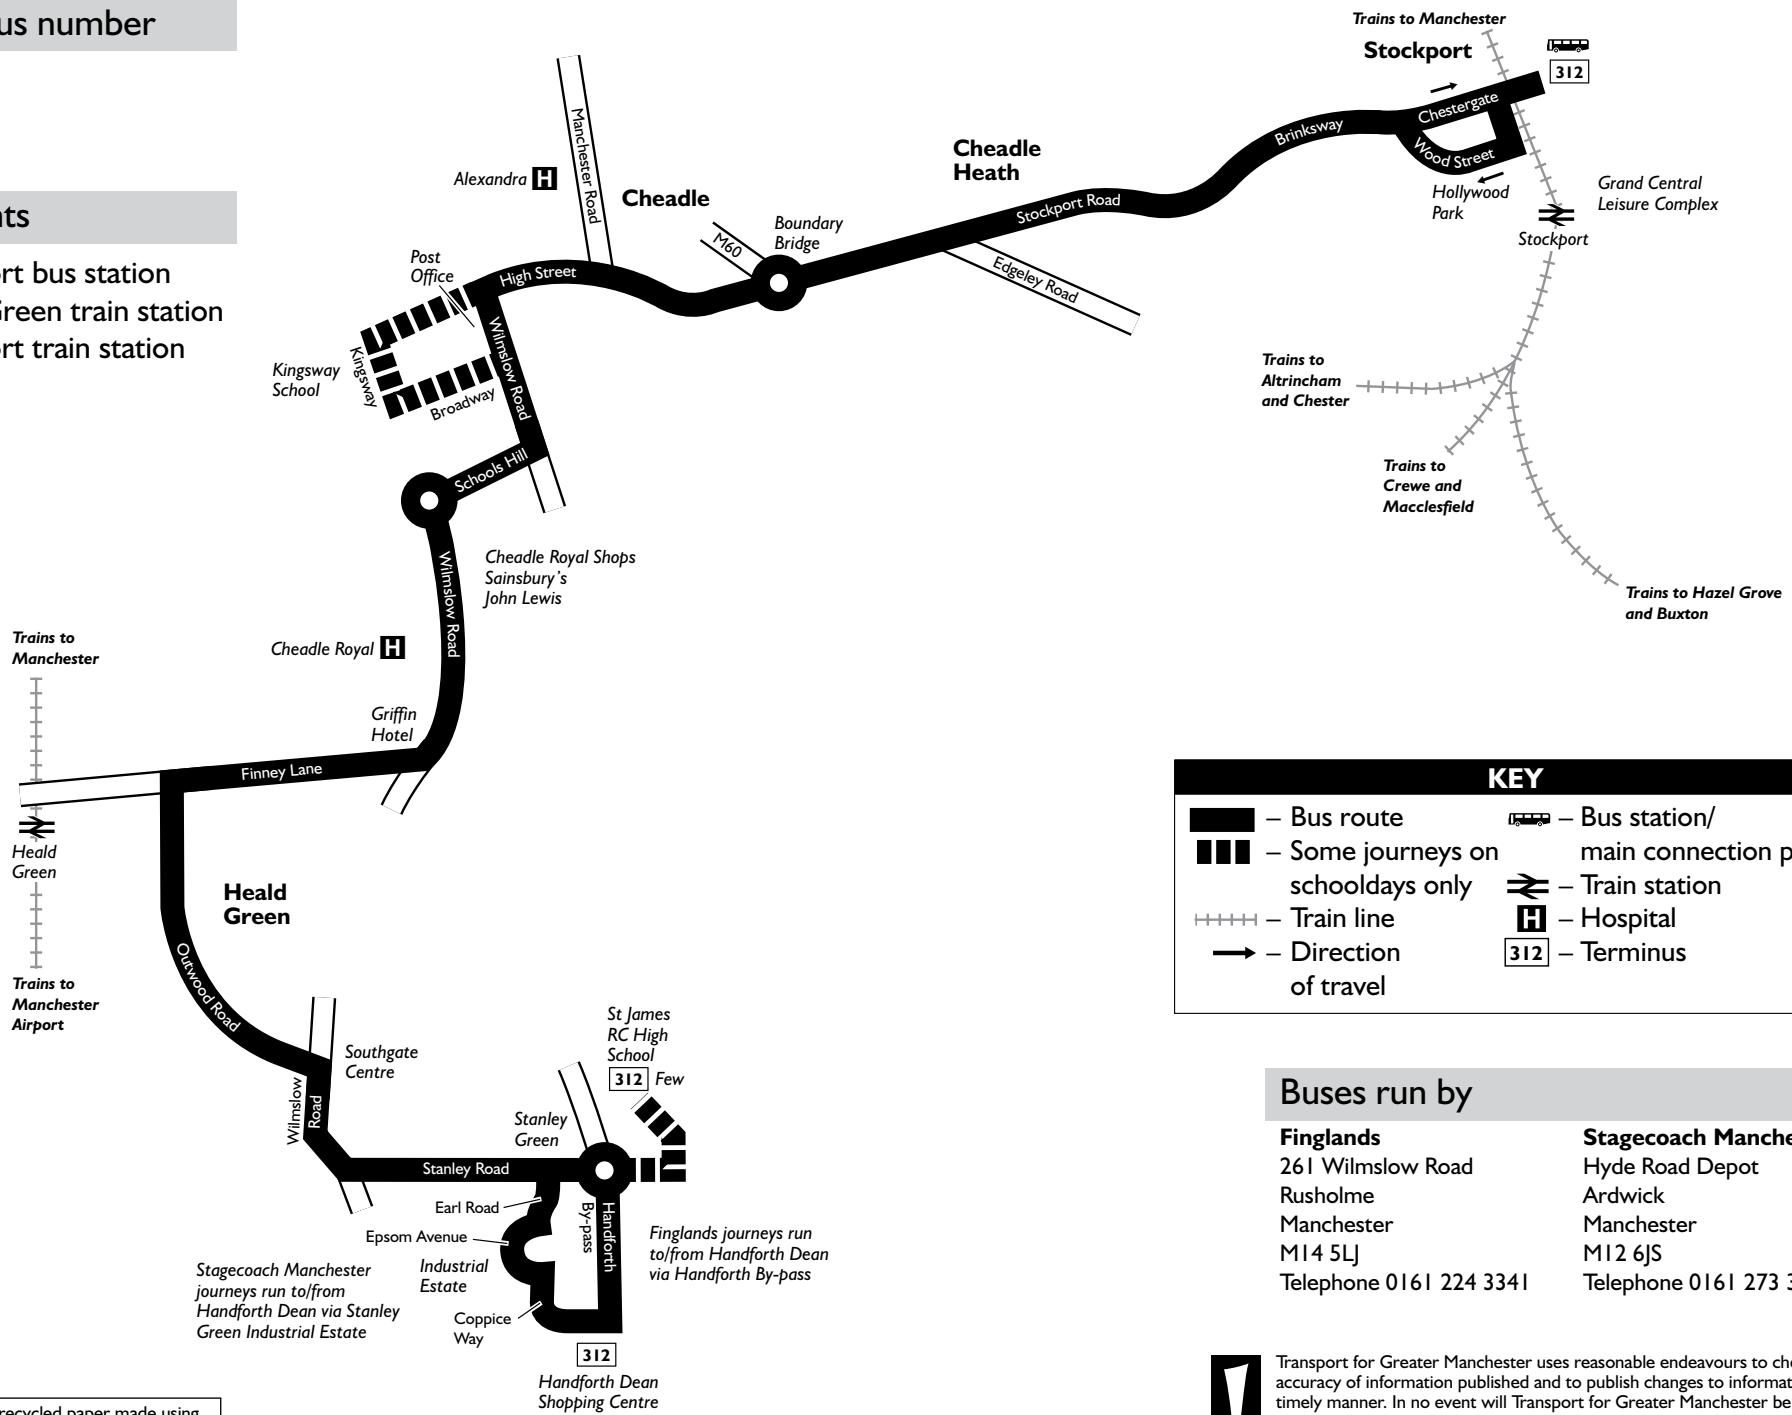

Route plan for bus number

312

Connection points

- **Bus:** Stockport bus station
- **Train:** Heald Green train station
  Stockport train station

KEY	
	– Bus route
	– Some journeys on schooldays only
	– Train line
	– Direction of travel
	– Bus station/ main connection point
	– Train station
	– Hospital
	– Terminus

Buses run by

Finglands	Stagecoach Manchester
261 Wilmslow Road	Hyde Road Depot
Rusholme	Ardwick
Manchester	Manchester
M14 5LJ	M12 6JS
Telephone 0161 224 3341	Telephone 0161 273 3377

Printed on Cocoon Silk, a coated recycled paper made using 50% recycled fibre from post consumer sources and 50% virgin fibre from sustainable forests.

Transport for Greater Manchester uses reasonable endeavours to check the accuracy of information published and to publish changes to information in a timely manner. In no event will Transport for Greater Manchester be liable for any loss that may arise from this information being inaccurate.

© 100022610 Transport for Greater Manchester 2011