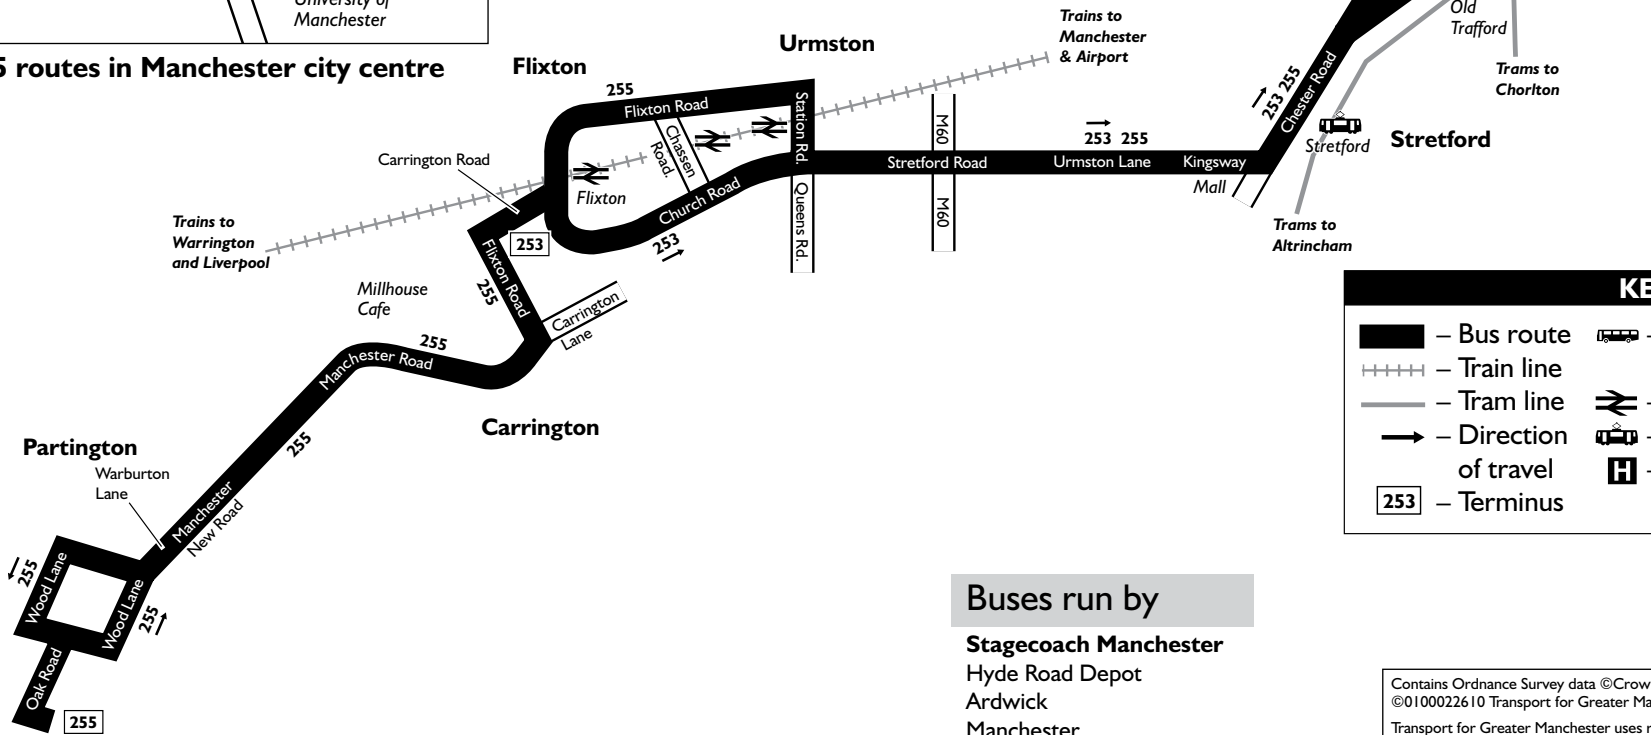

Route plan for bus numbers

253 255

KEY			
	– Bus route		– Bus station/ main connection point
	– Train line		– Train station
	– Tram line		– Tram stop
	– Direction of travel		– Hospital
	– Terminus		

Buses run by

Stagecoach Manchester
Hyde Road Depot
Ardwick
Manchester
M12 6JS
Telephone 0161 273 3377

Contains Ordnance Survey data ©Crown copyright and database right 2010
©0100022610 Transport for Greater Manchester 2012
Transport for Greater Manchester uses reasonable endeavours to check the accuracy of information published and to publish changes to information in a timely manner. In no event will Transport for Greater Manchester be liable for any loss that may arise from this information being inaccurate.