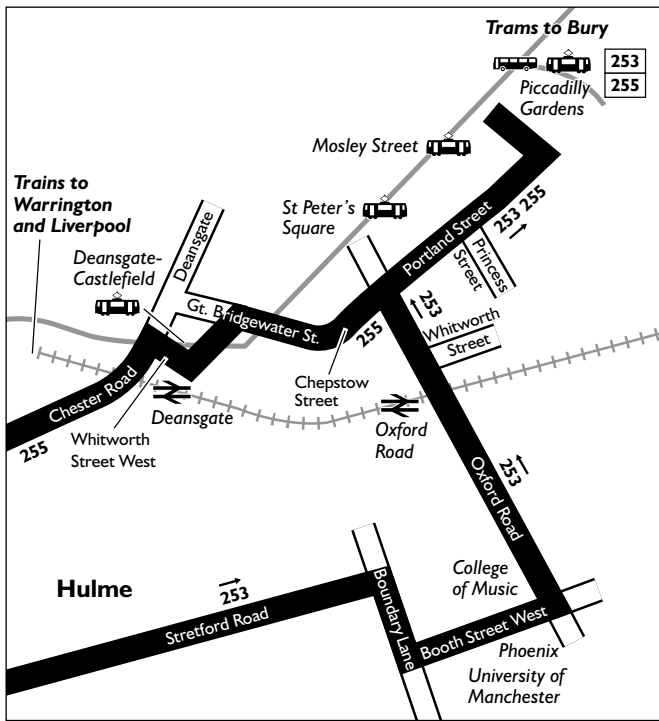

253 and 255 routes in Manchester city centre

Connection points

- **Bus:** Piccadilly Gardens
- **Train:** Deansgate train station
  Oxford Road train station
  Urmston train station
  Chassen Road train station
  Flixton train station
- **Tram:** Piccadilly Gardens,
  Mosley Street,
  Deansgate-Castlefield, Cornbrook,
  Trafford Bar, Old Trafford,
  Stretford tram stops