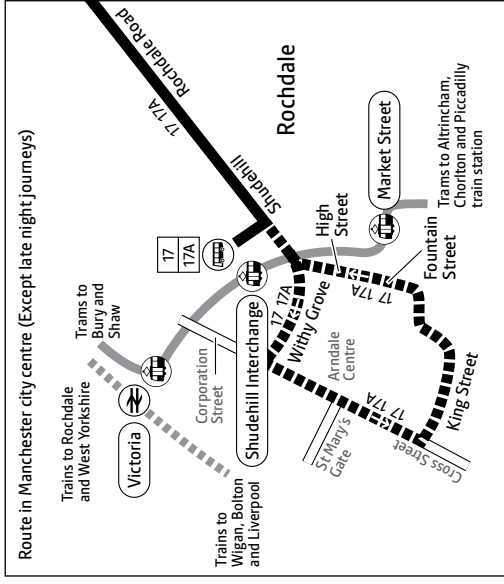

17 17A

Key

- Bus route
- Train line
- Tram line
- Direction of travel
- Bus station/connection point
- Train station
- Metrolink stop
- Terminus

Contains Ordnance Survey data © Crown copyright and database right 2010
© 0100022610 Transport for Greater Manchester 2012
Transport for Greater Manchester uses reasonable endeavours to check the accuracy of information published and to publish changes to information in a timely manner. In no event will Transport for Greater Manchester be liable for any loss that may arise from this information being inaccurate.