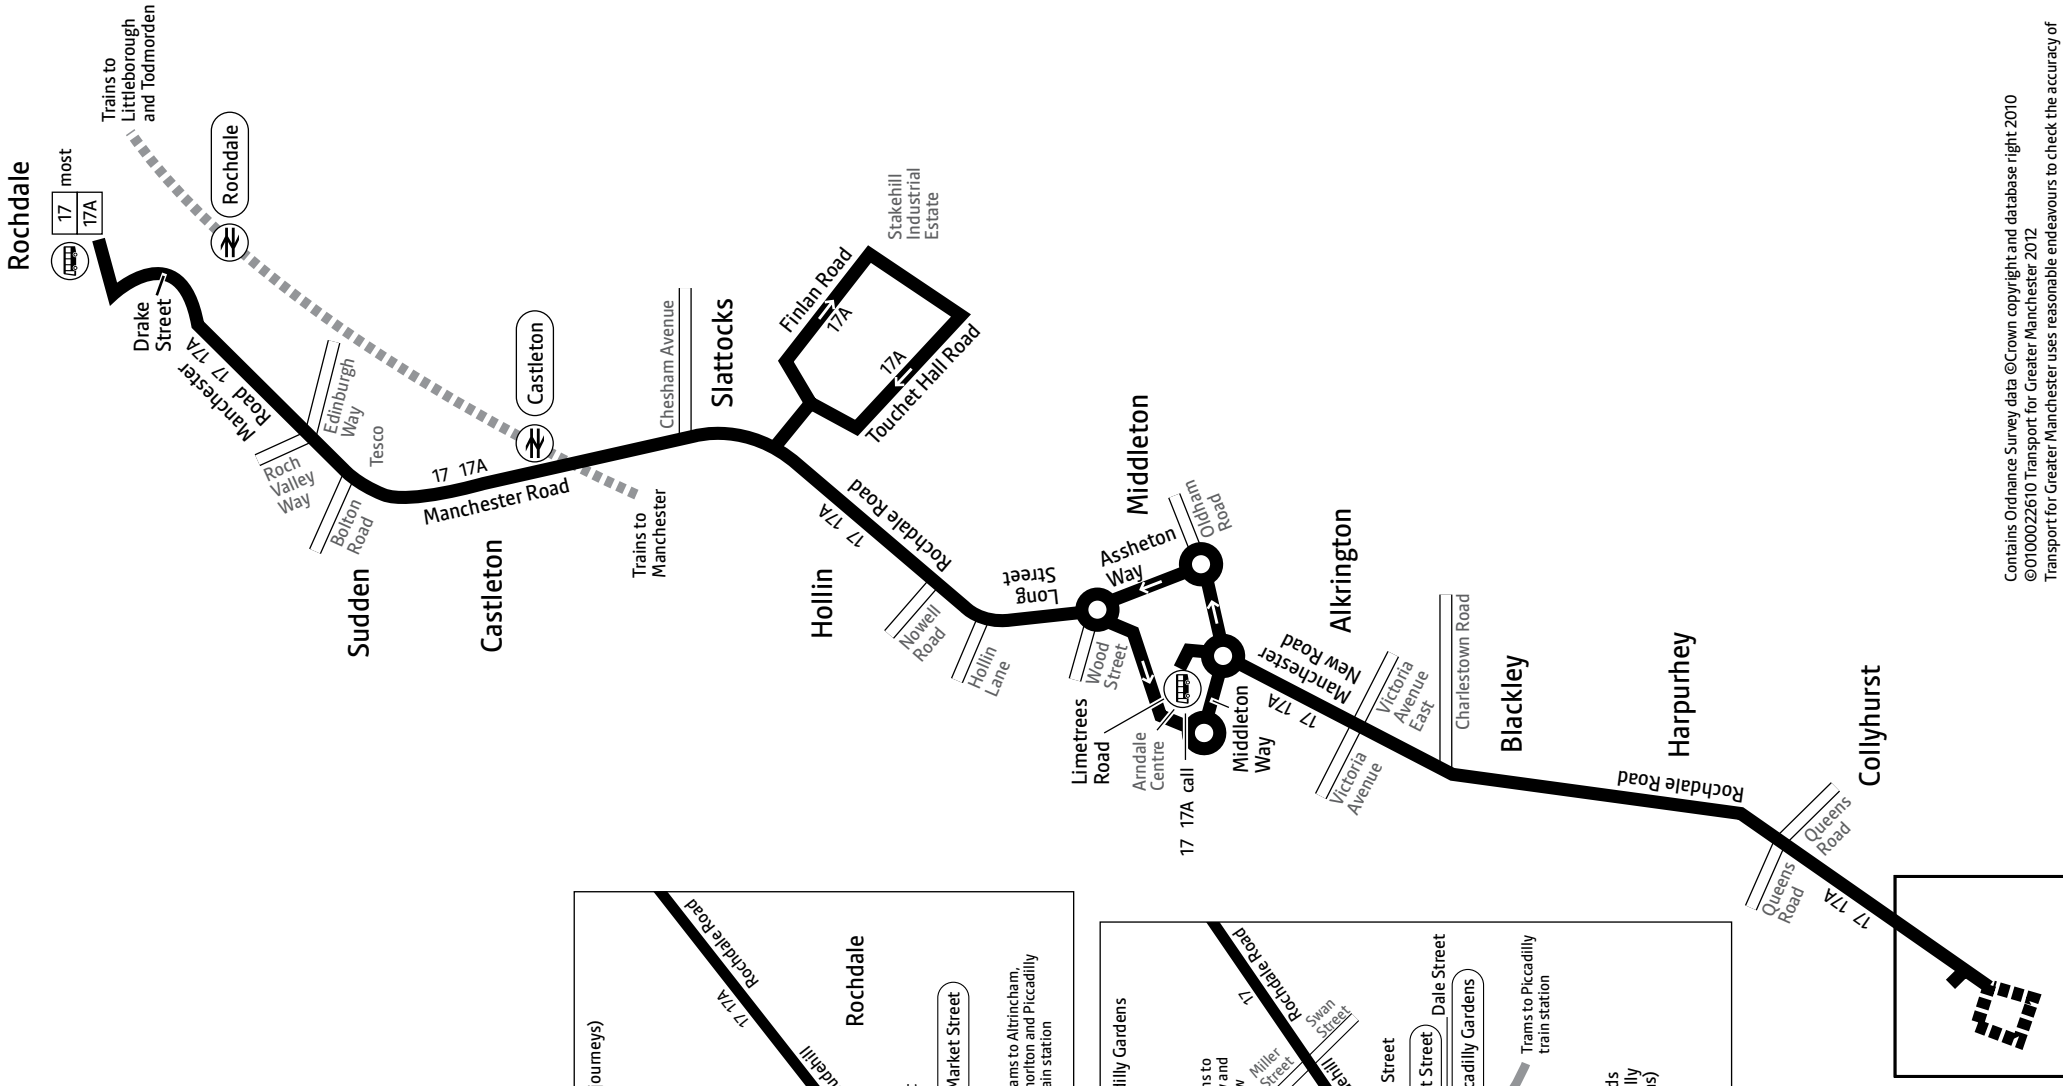

17 17A

Key

- Bus route
- Train line
- Tram line
- Direction of travel
- Bus station/connection point
- Train station
- Metrolink stop
- Terminus

Contains Ordnance Survey data © Crown copyright and database right 2010
© 0100022610 Transport for Greater Manchester 2012
Transport for Greater Manchester uses reasonable endeavours to check the accuracy of information published and to publish changes to information in a timely manner. In no event will Transport for Greater Manchester be liable for any loss that may arise from this information being inaccurate.