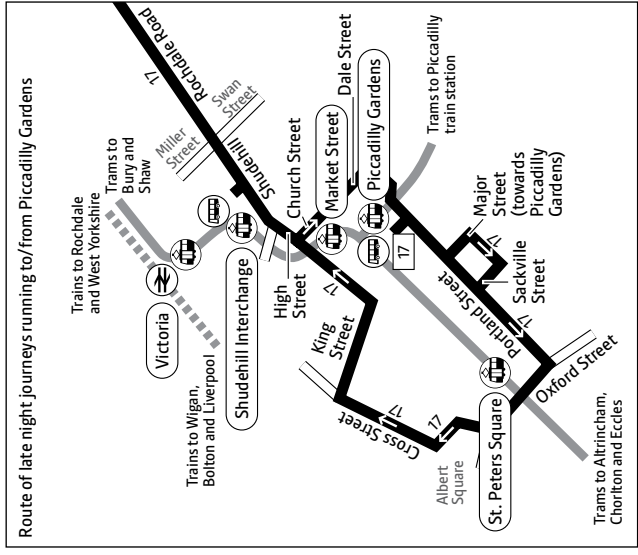

17 17A

Key

- Bus route
- Train line
- Tram line
- Direction of travel
- Bus station/connection point
- Train station
- Metrolink stop
- Terminus

Contains Ordnance Survey data © Crown copyright and database right 2010
© 0100022610 Transport for Greater Manchester 2012
Transport for Greater Manchester uses reasonable endeavours to check the accuracy of information published and to publish changes to information in a timely manner. In no event will Transport for Greater Manchester be liable for any loss that may arise from this information being inaccurate.