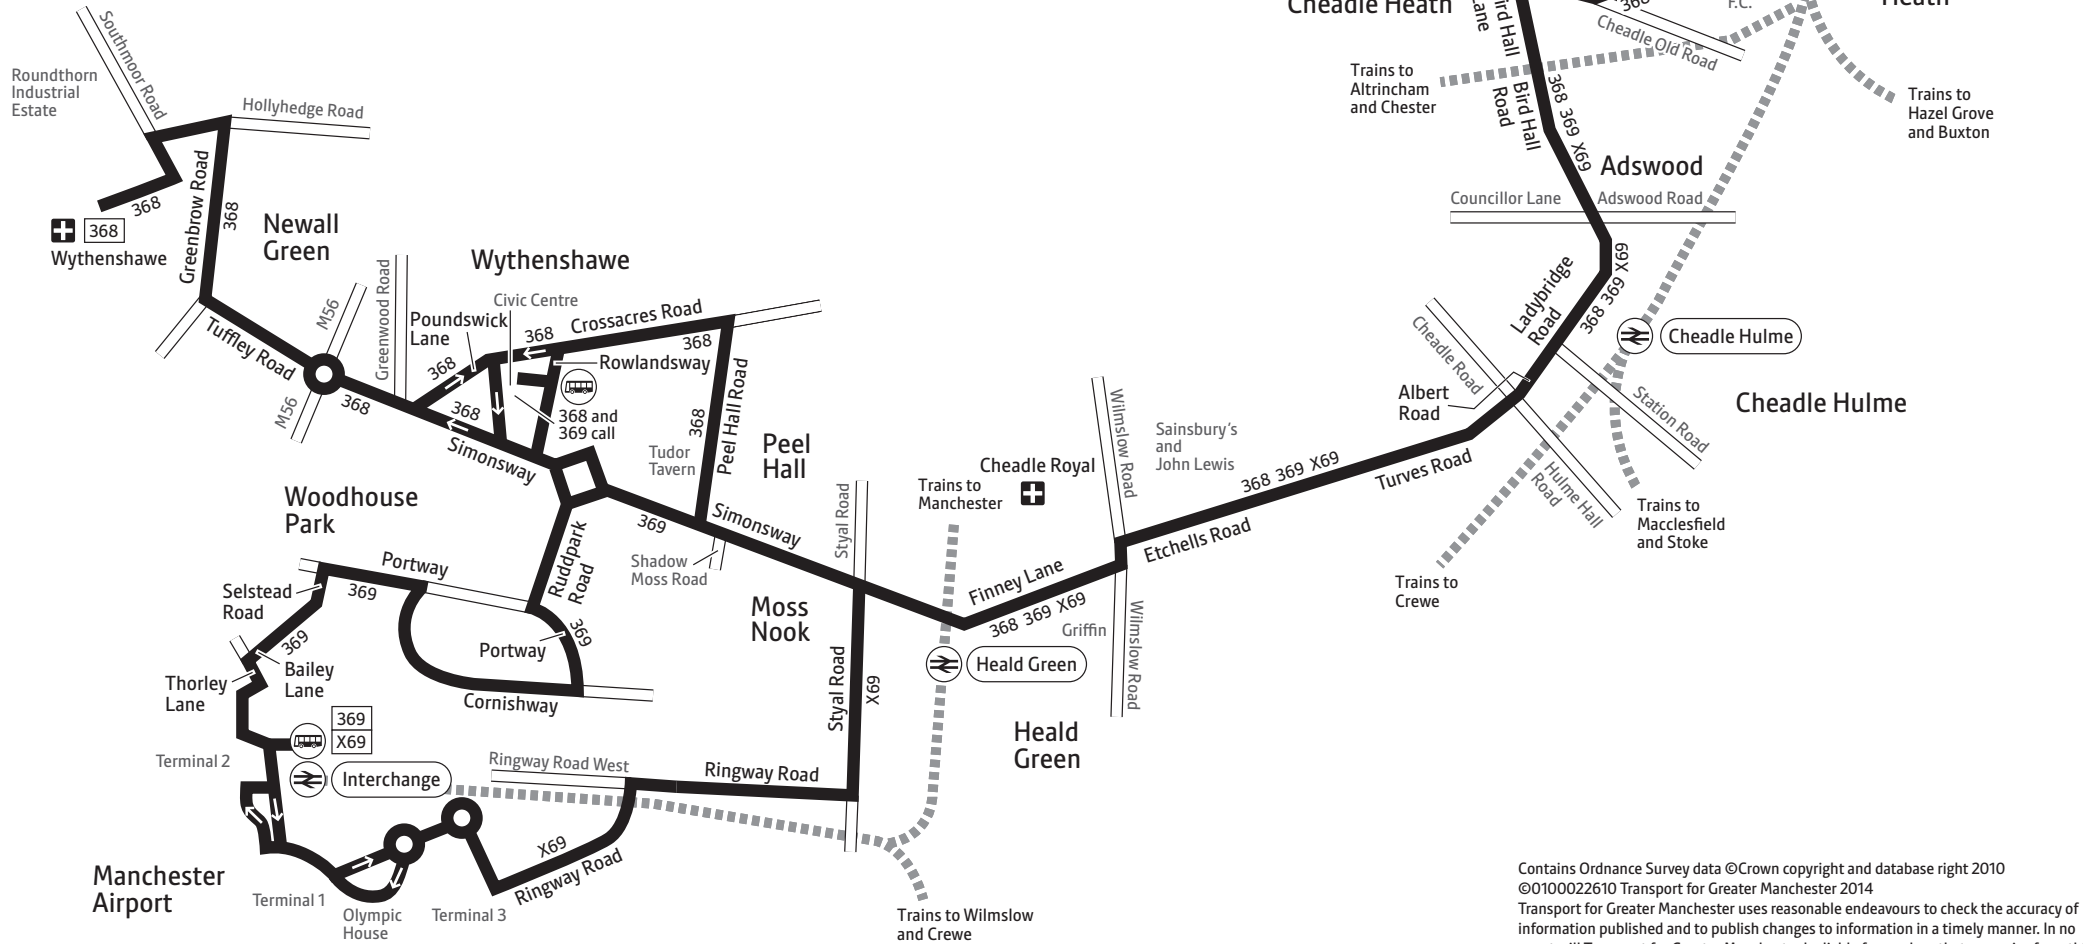

♿ – All journeys on buses 368, 369 and X69 are run with easy access buses. See inside front cover of this Bus Times leaflet for details

368 369 X69

SKYLINE SKYLINE

Key

-  Bus route
-  Train line
-  Direction of travel
-  Bus station/connection point
-  Train station
-  Hospital
-  Terminus