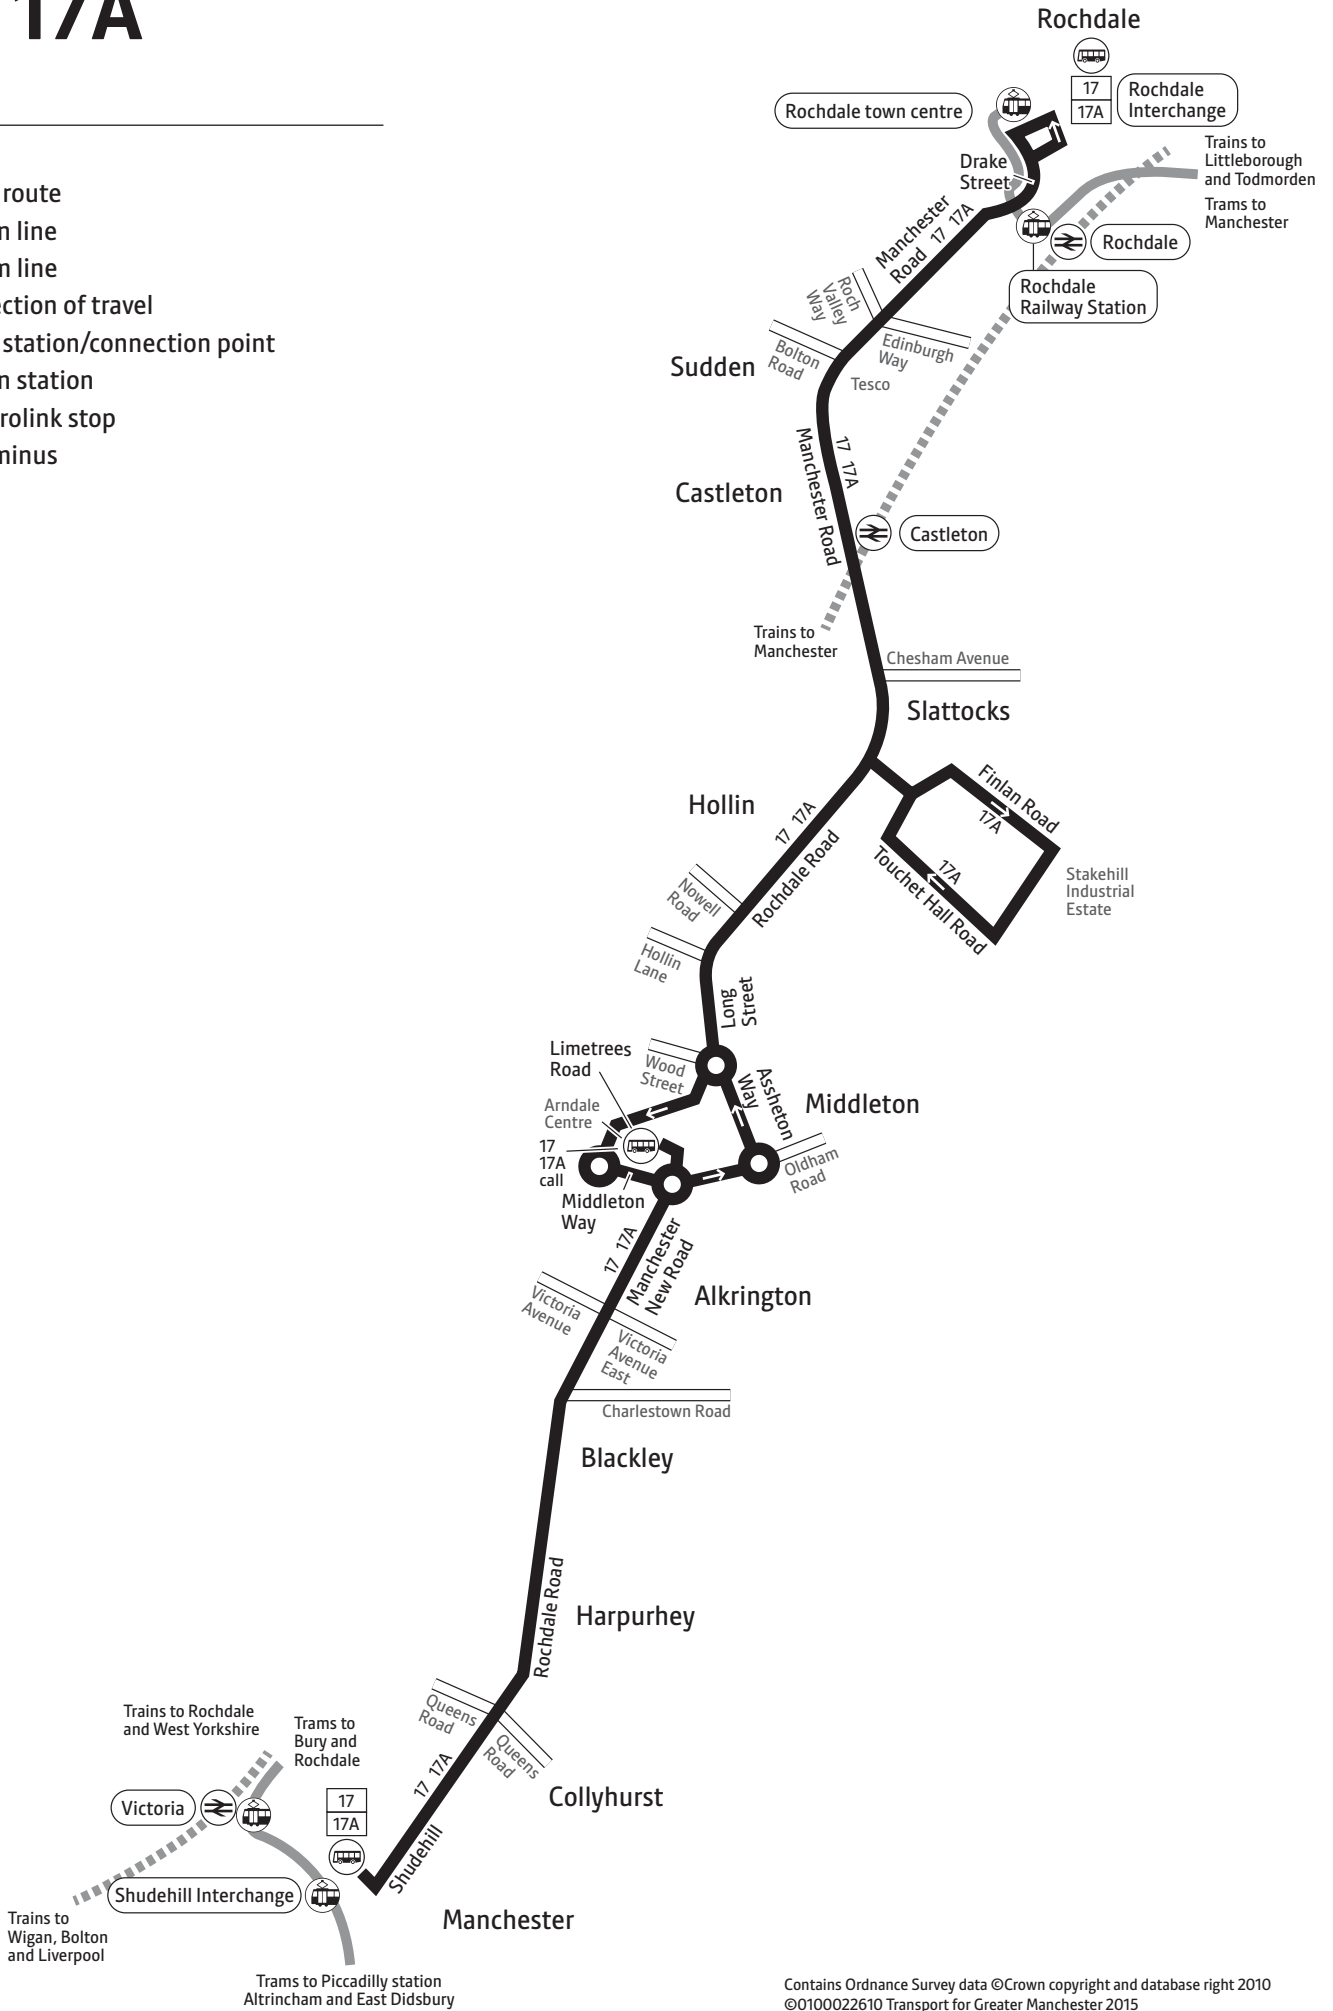

17 17A

Key

- Bus route
- Train line
- Tram line
- Direction of travel
- Bus station/connection point
- Train station
- Metrolink stop
- Terminus