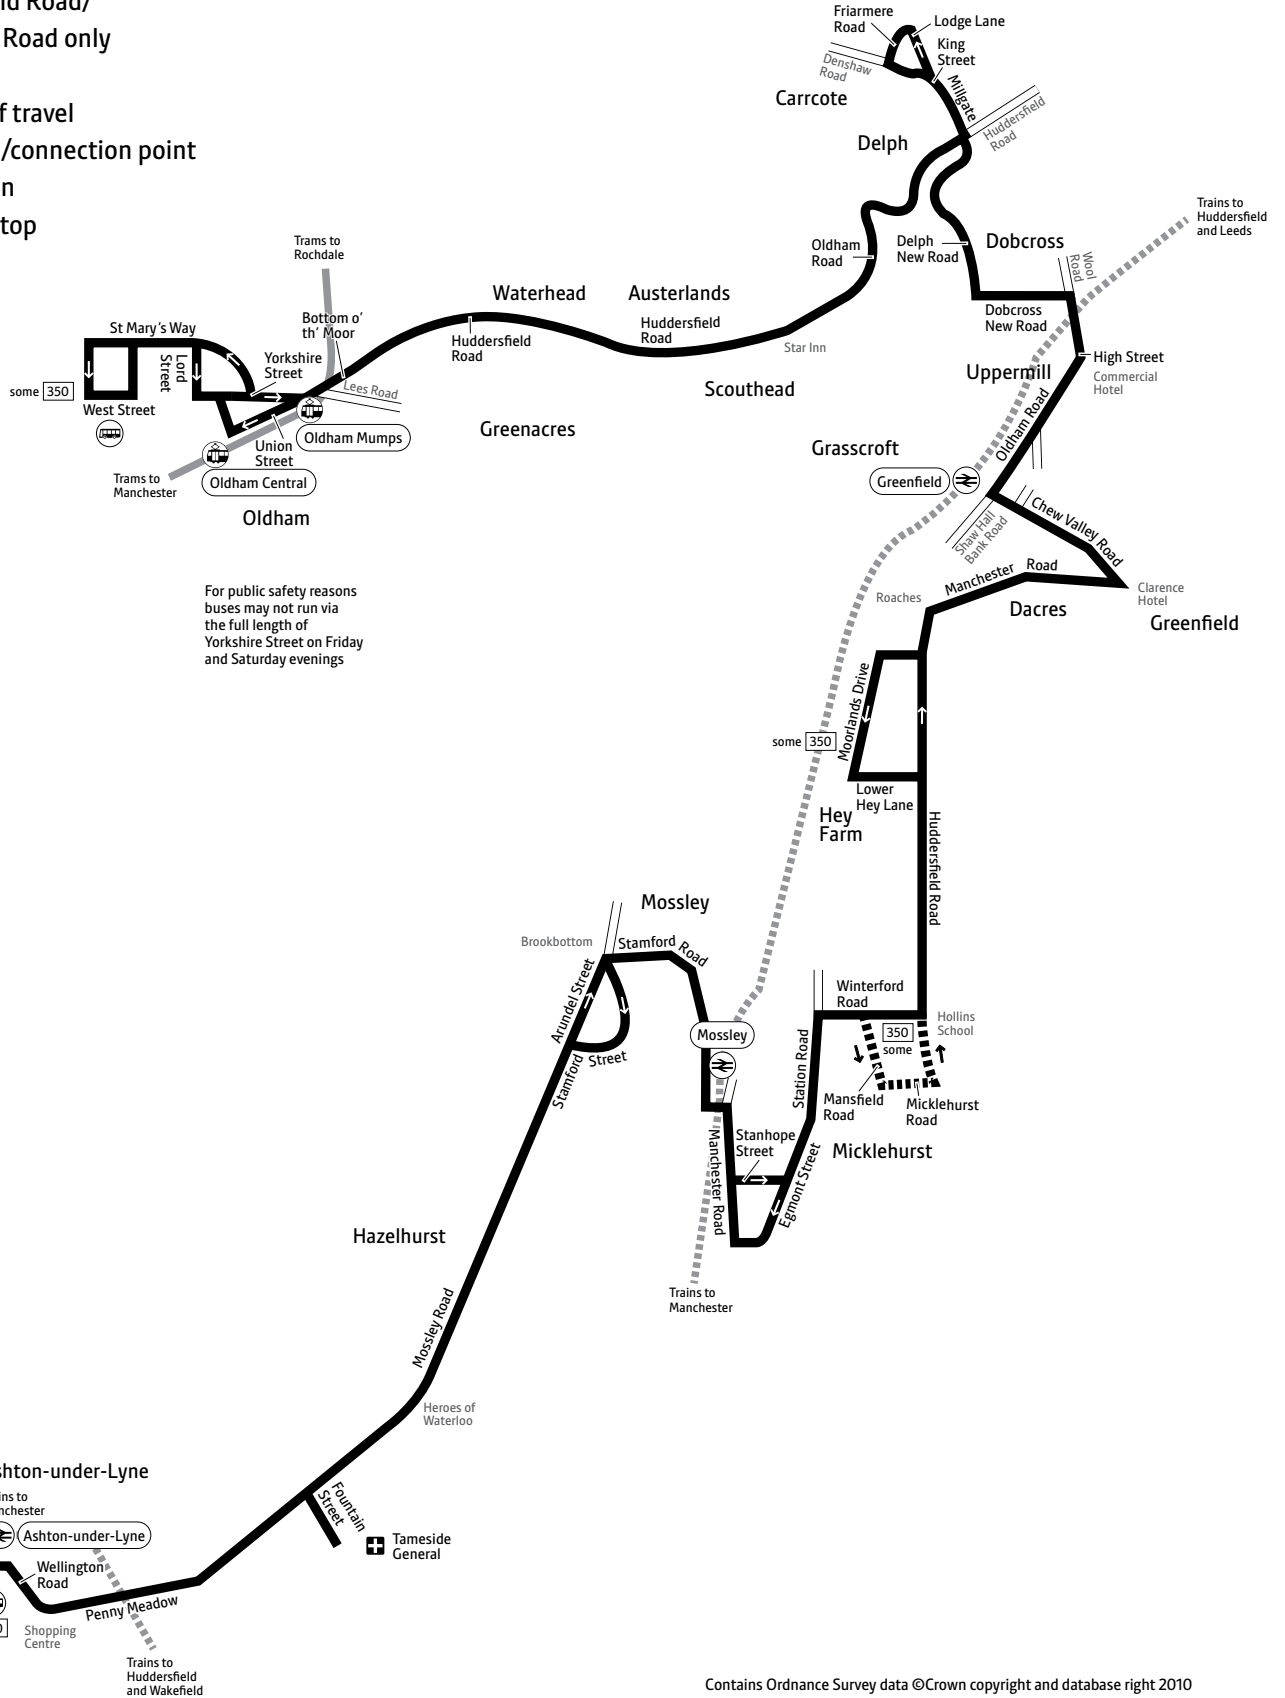

 – All bus 350 journeys are run using easy access buses. See inside front cover of this leaflet for details

350

Key

-  Bus route
-  Train line
-  Journeys finishing at Huddersfield Road/Winterford Road only
-  Tram line
-  Direction of travel
-  Bus station/connection point
-  Train station
-  Metrolink stop
-  Hospital
-  Terminus