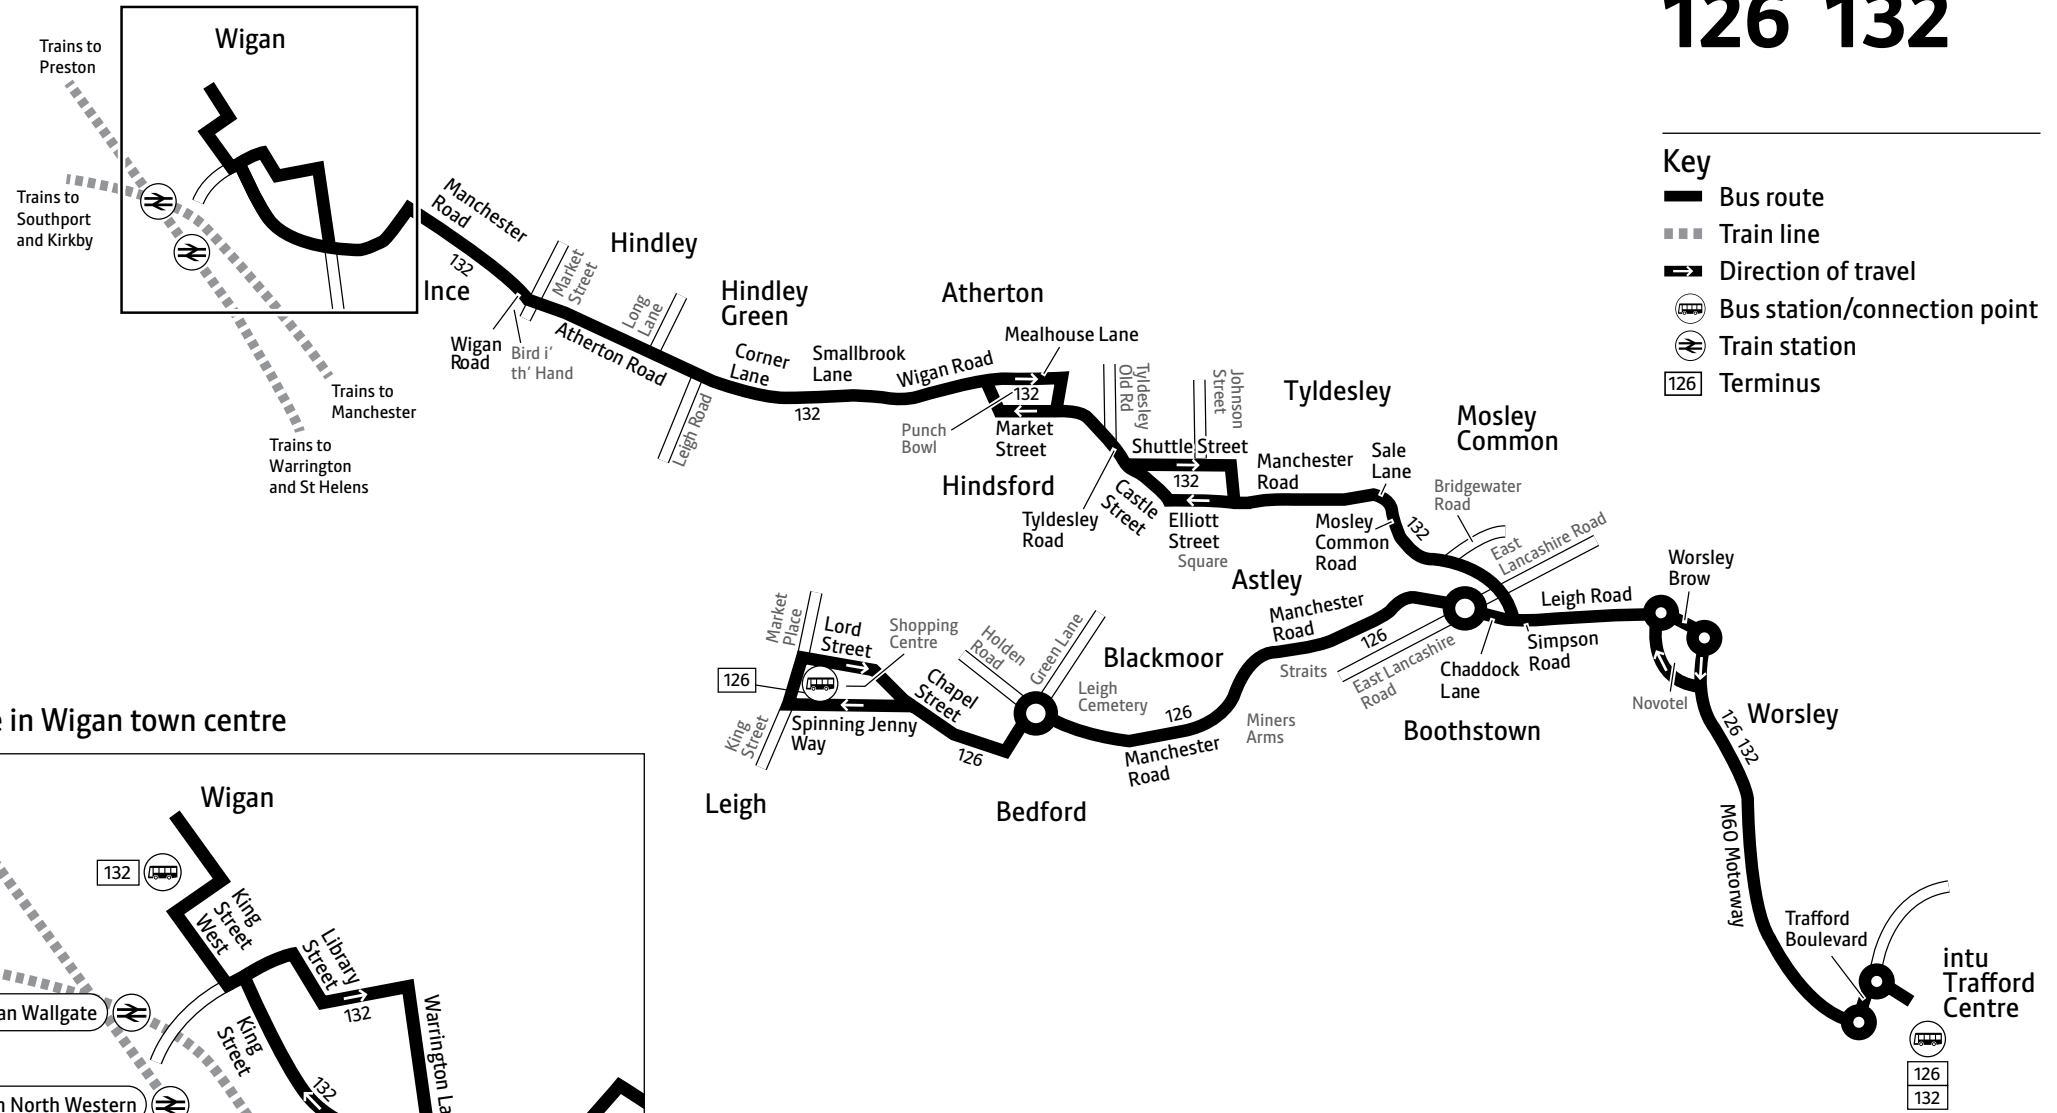

126 132

Route in Wigan town centre