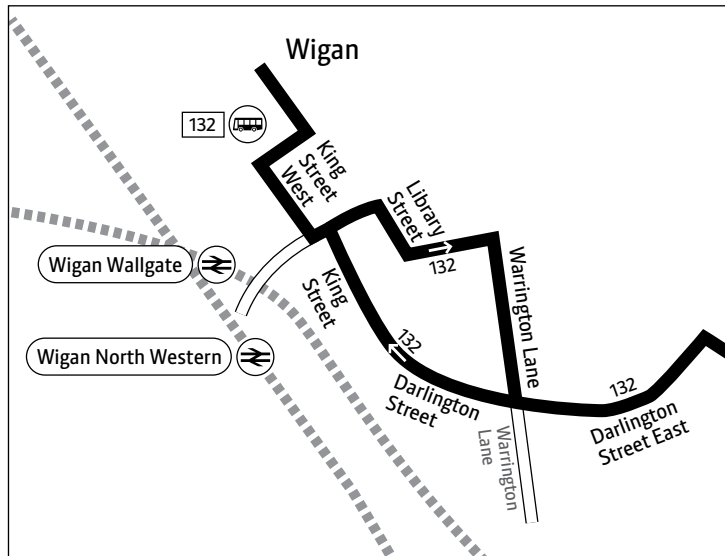

For details of buses during Christmas and New Year, please phone 0161 244 1000

♿ – All bus 126 journeys are run using easy access buses. See inside front cover of this leaflet for details

126 132

Route in Wigan town centre