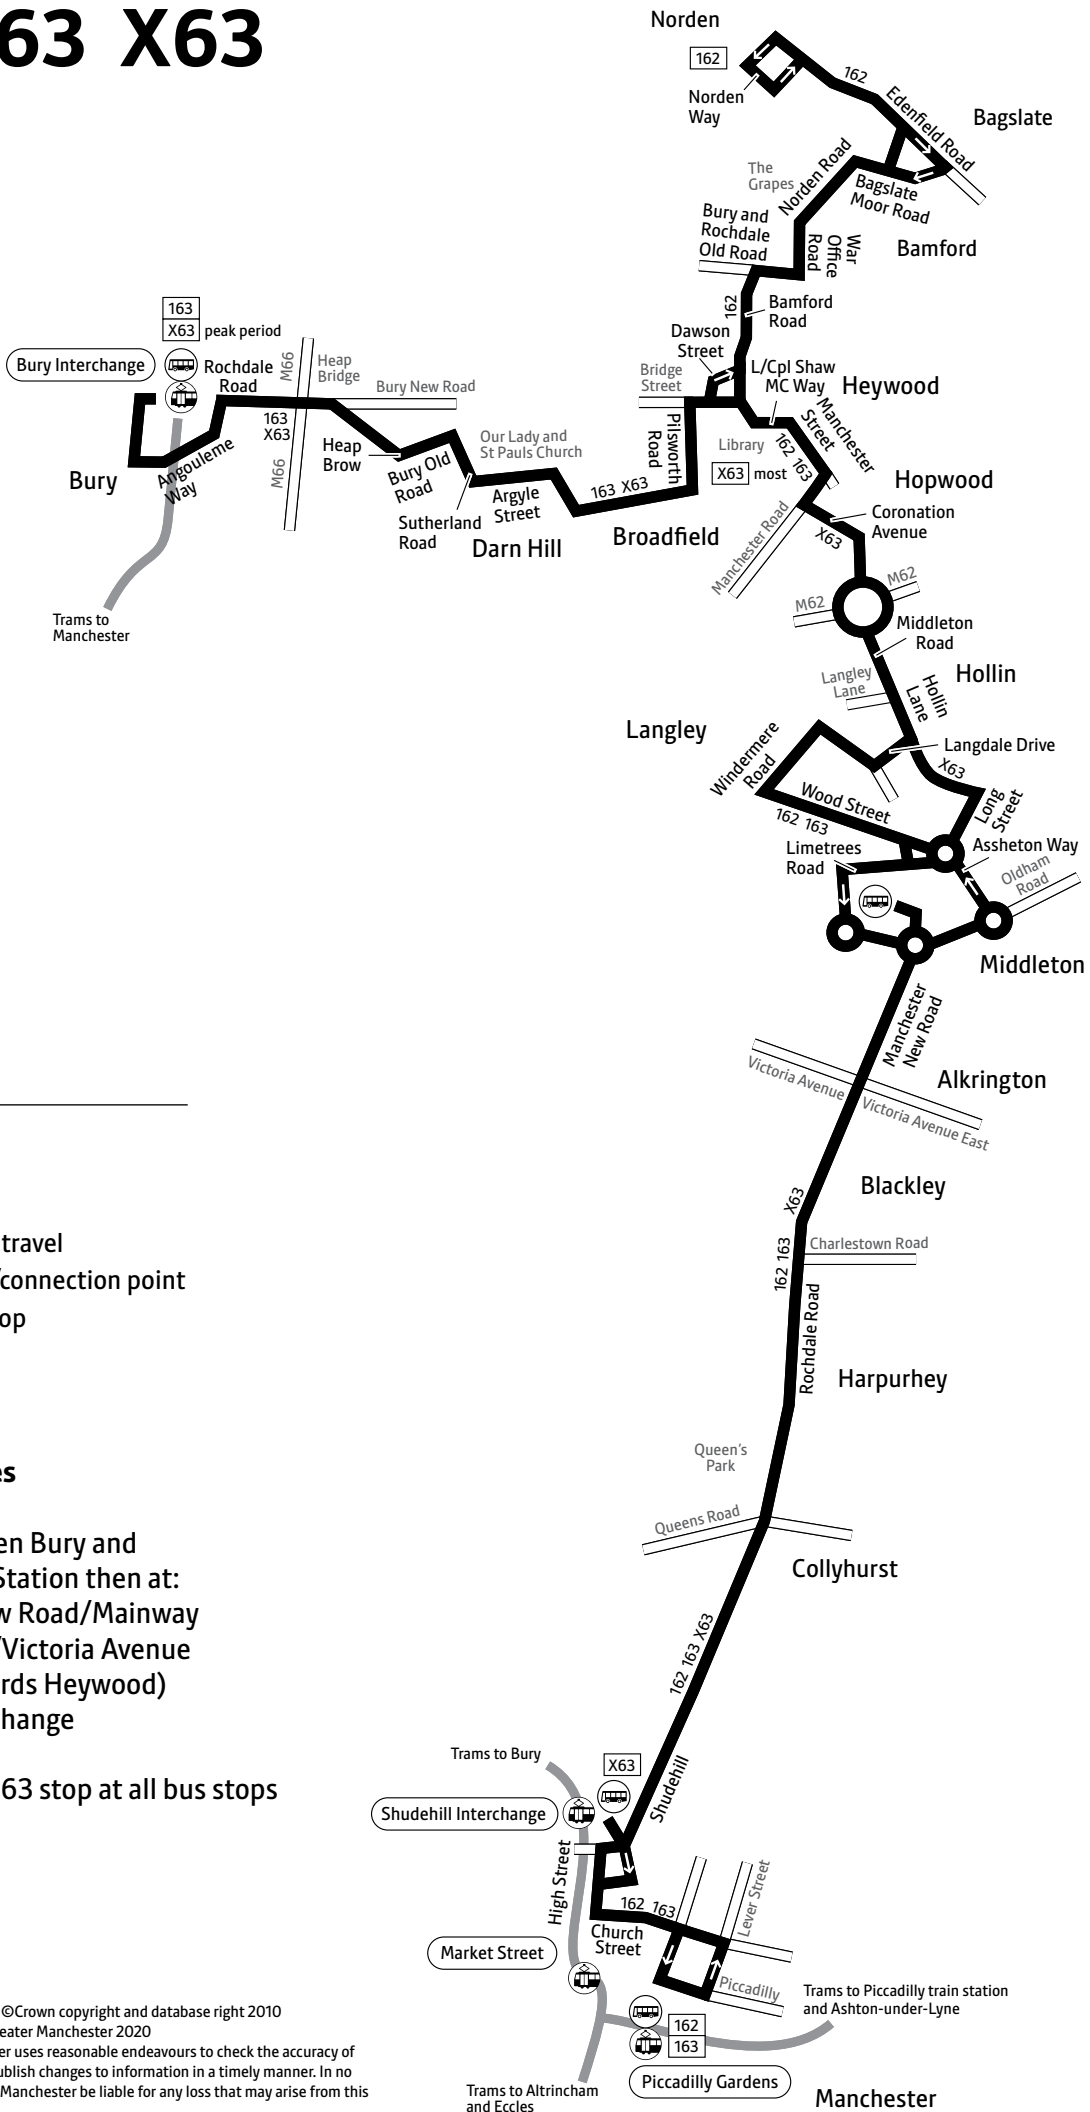

162 163 X63

Key

- Bus route
- Tram line
- Direction of travel
- Bus station/connection point
- Metrolink stop
- Terminus

Stopping places

X63

All stops between Bury and Middleton Bus Station then at:
Manchester New Road/Mainway
Rochdale Road/Victoria Avenue
Shudehill (towards Heywood)
Shudehill Interchange

Buses 162 and 163 stop at all bus stops along the route