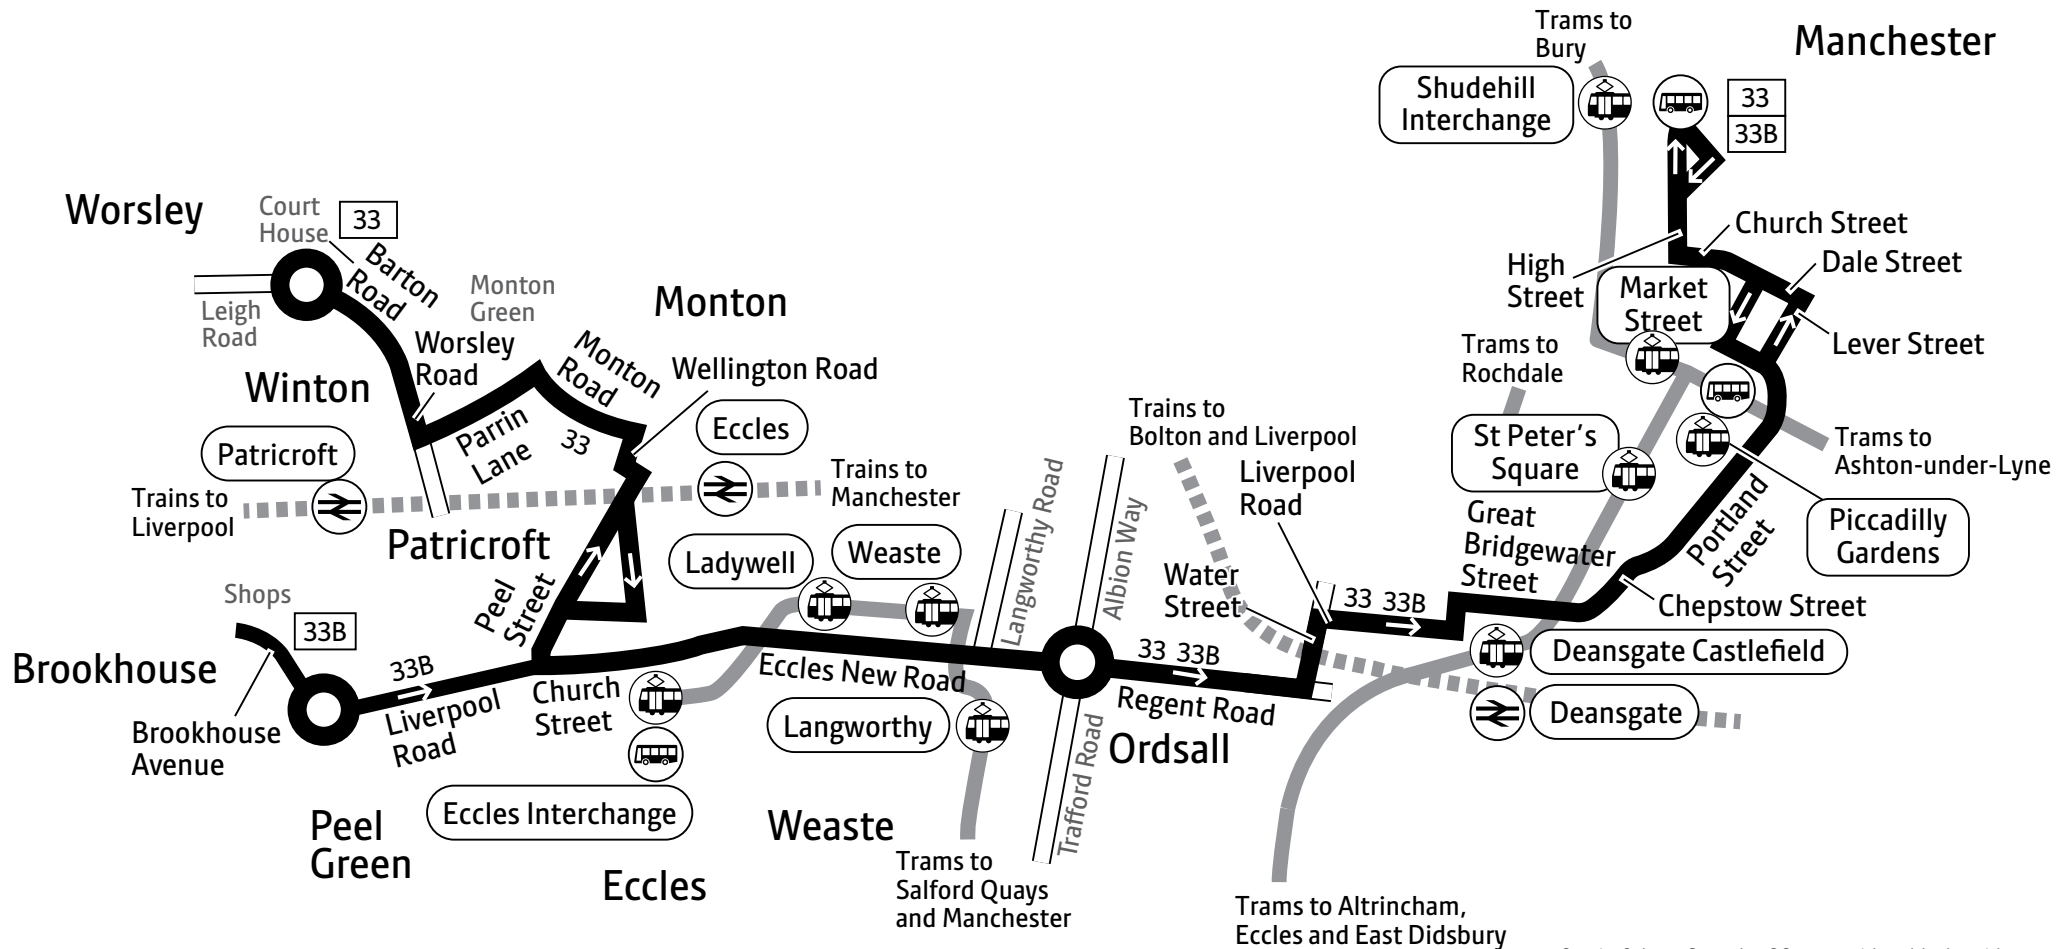

 – Journey provided with the financial support of Transport for Greater Manchester

 – All bus 33 and 33B journeys are run using easy access buses. See inside front cover of this leaflet for details

Summer times: between mid July and early September, some timetables will be different. Check www.tfgm.com for details

33 33B

Key

-  Bus route
-  Train line
-  Tram line
-  Direction of travel
-  Bus station/connection point
-  Train station
-  Metrolink stop
-  Terminus

Contains Ordnance Survey data ©Crown copyright and database right 2010 ©0100022610 Transport for Greater Manchester 2021
 Transport for Greater Manchester uses reasonable endeavours to check the accuracy of information published and to publish changes to information in a timely manner. In no event will Transport for Greater Manchester be liable for any loss that may arise from this information being inaccurate.

	🕒	🕒
Manchester, Shudehill Interchange	2200	2300
Manchester, Piccadilly Gardens	2206	2306
Weaste, Langworthy Road	2219	2319
Eccles, Interchange	2228	2328
Worsley, Court House		2340

Bus 33B does not run from Manchester

♿ – All bus 33 and 33B journeys are run using easy access buses. See inside front cover of this leaflet for details