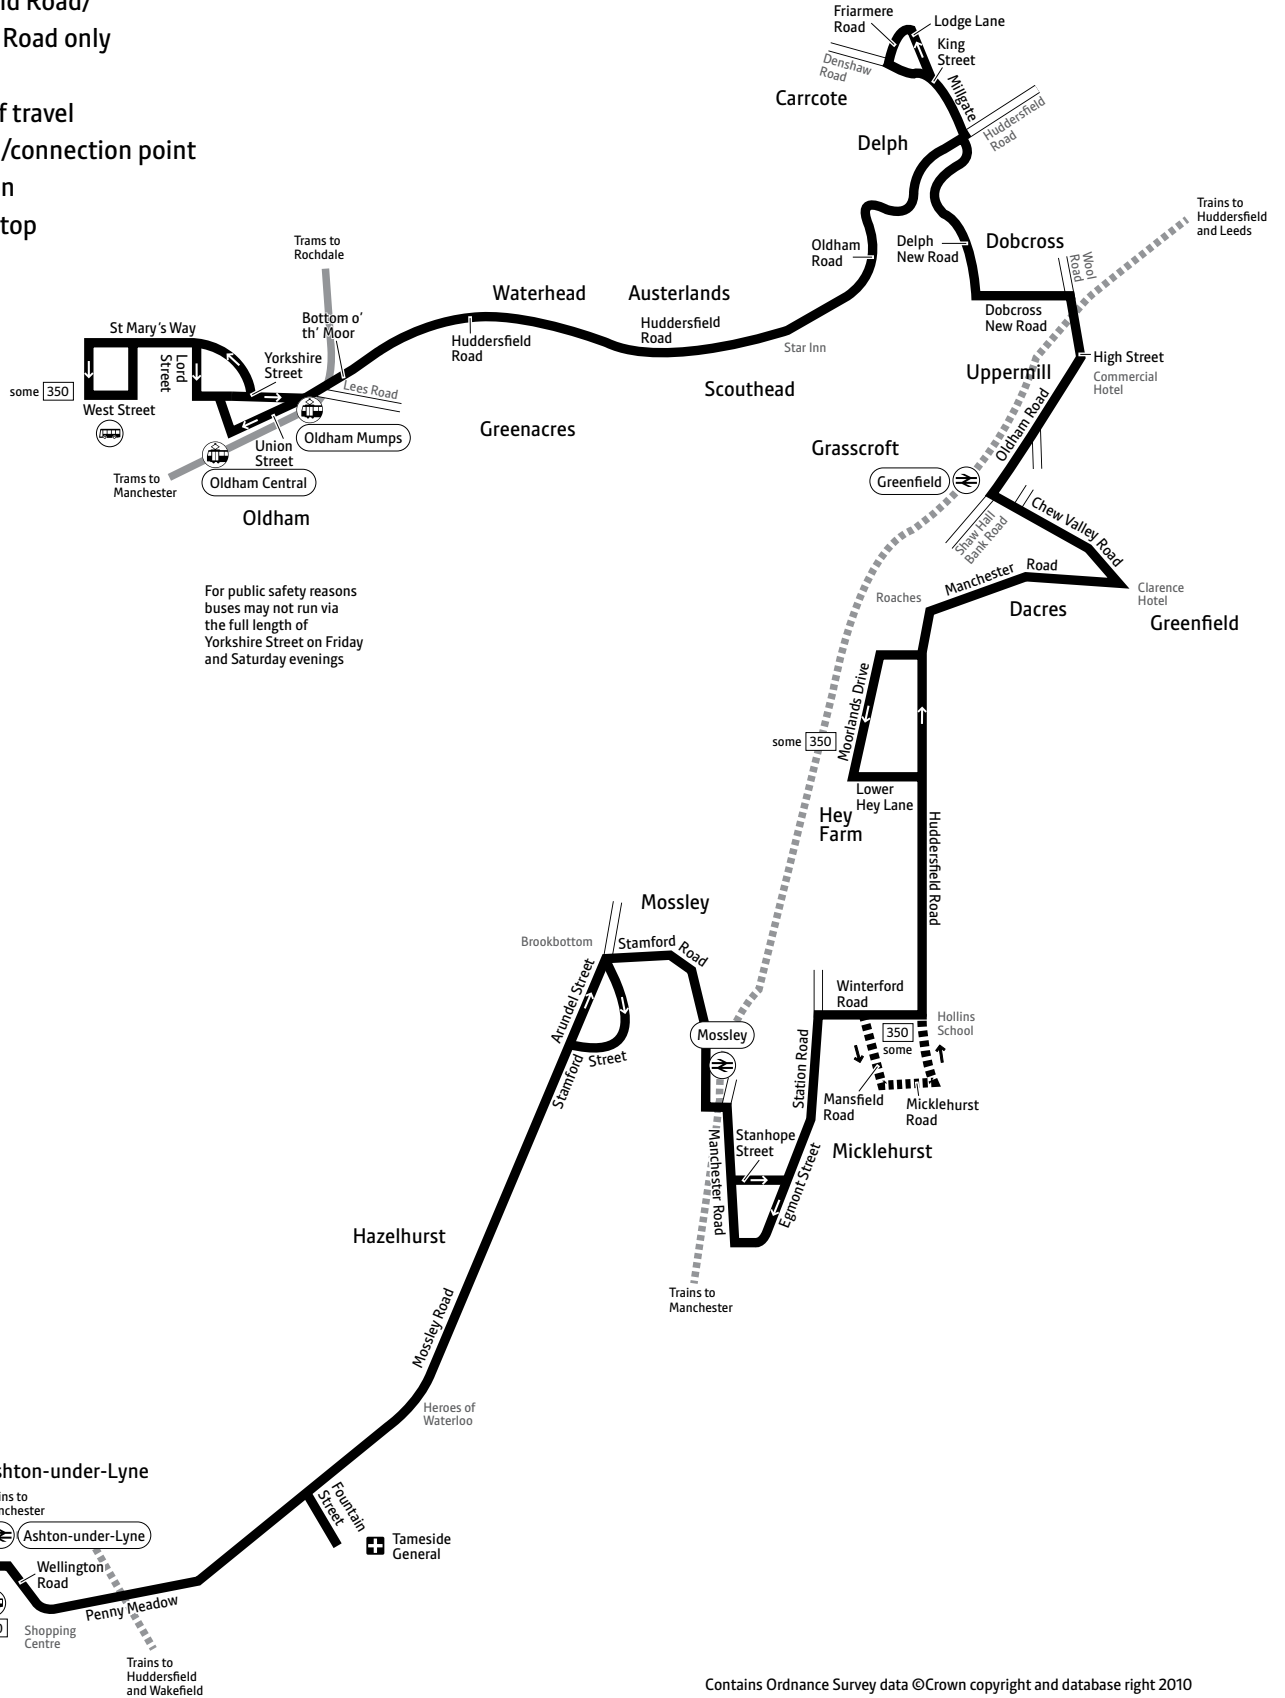

♿ – All bus 350 journeys are run using easy access buses. See inside front cover of this leaflet for details

350

Key

-  Bus route
-  Train line
-  Journeys finishing at Huddersfield Road/Winterford Road only
-  Tram line
-  Direction of travel
-  Bus station/connection point
-  Train station
-  Metrolink stop
-  Hospital
-  Terminus