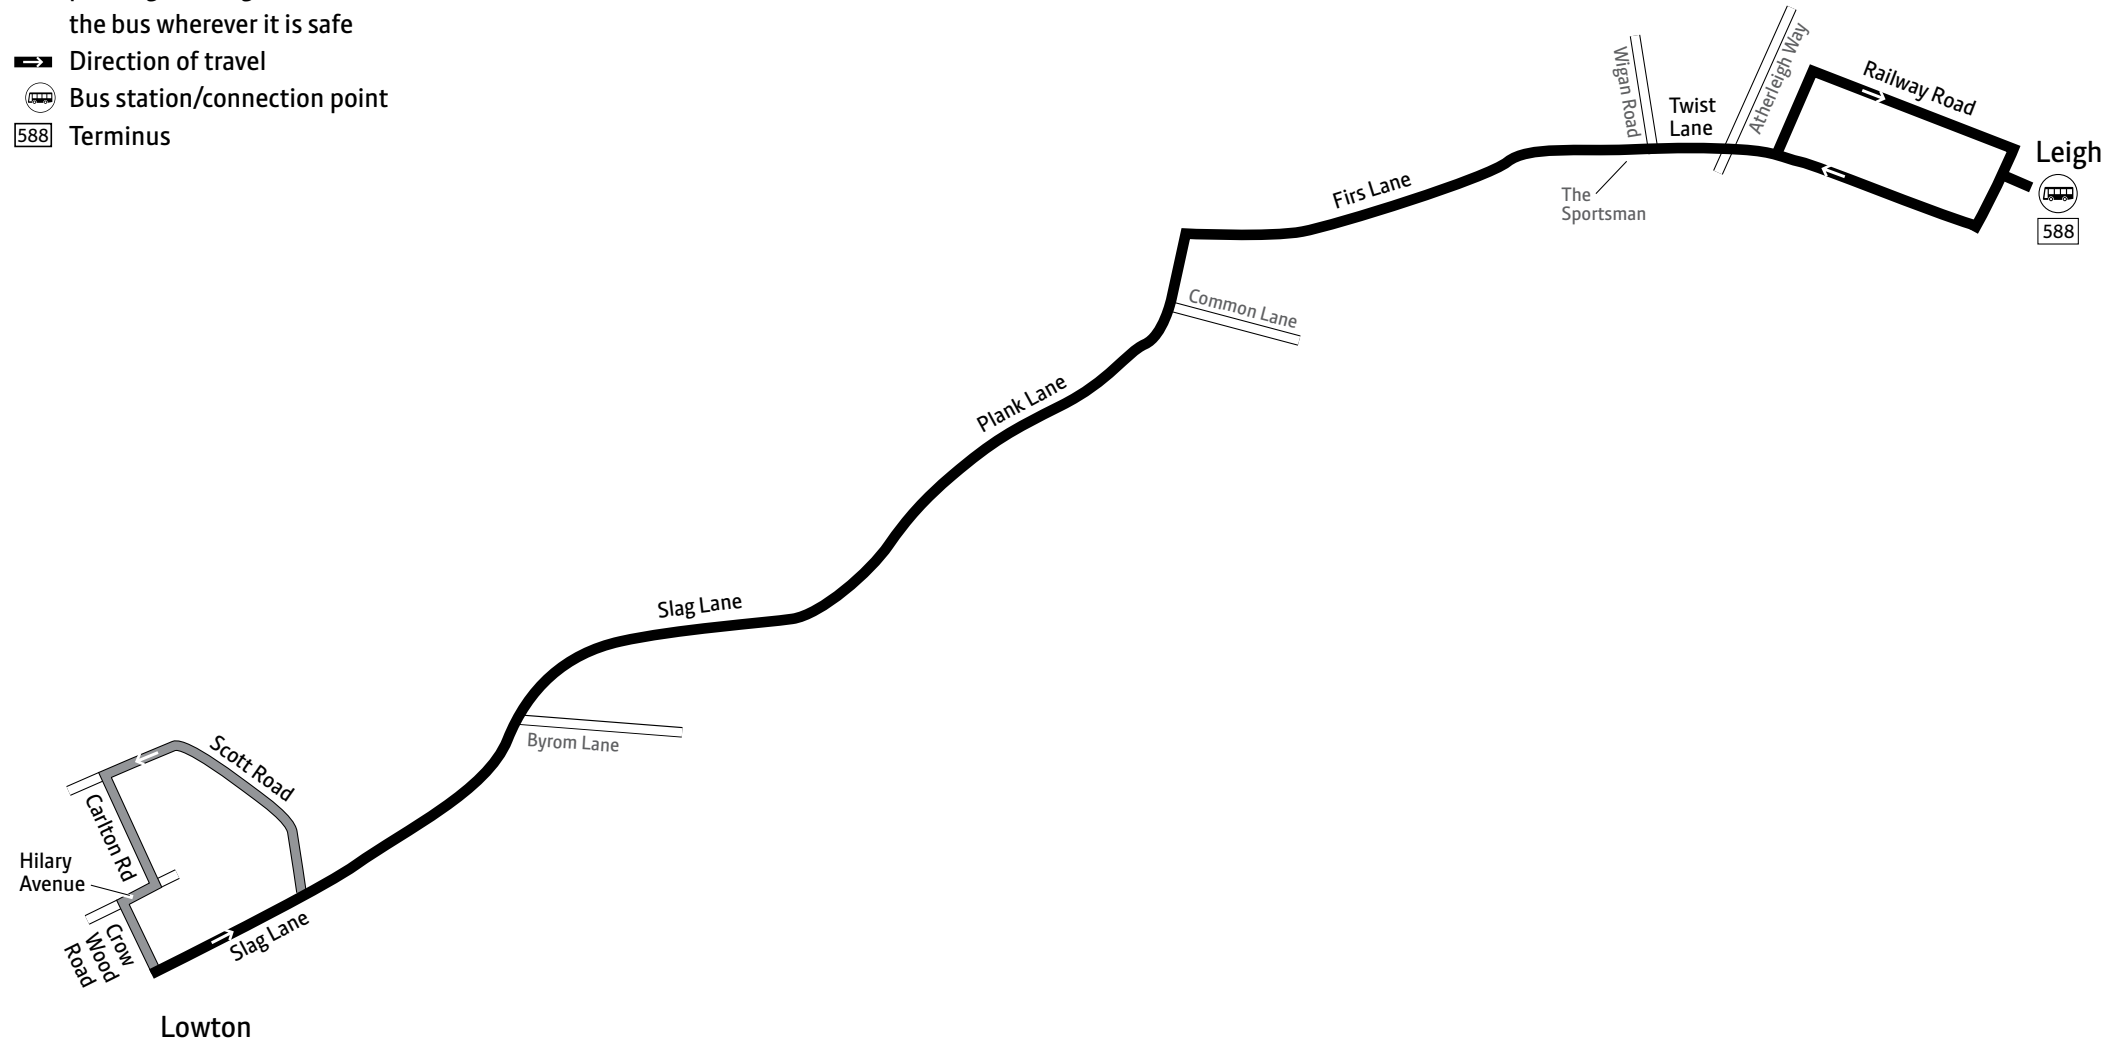

Travelshops

Leigh Bus Station

Monday to Friday 7am to 5.30pm
Saturday 8.30am to 1.15pm and 2pm to 4pm
Sunday* Closed

*Including public holidays

588

Key

— Bus route

— Hail and ride

passengers can get on or off the bus wherever it is safe

→ Direction of travel

⊞ Bus station/connection point

588 Terminus

Contains Ordnance Survey data ©Crown copyright and database right 2010
©0100022610 Transport for Greater Manchester 2020
Transport for Greater Manchester uses reasonable endeavours to check the accuracy of information published and to publish changes to information in a timely manner. In no event will Transport for Greater Manchester be liable for any loss that may arise from this information being inaccurate.

Mondays to Fridays

	🕒			🕒	🕒	🕒	
Leigh, Bus Station	0741	and	1641	1845	2014	2214	
Plank Lane/Common Lane	0755	every	1655	1850	2019	2219	
Lowton, Scott Road	0651	0805	hour	1705	1855	2024	2224
Plank Lane/Common Lane	0659	0810	until	1710	1903	2032	2232
Leigh, Bus Station	0705	0815		1715	1909	2038	2238

Saturdays

				🕒	🕒	🕒
Leigh, Bus Station	0741	and	1641	1845	2014	2214
Plank Lane/Common Lane	0755	every	1655	1850	2019	2219
Lowton, Scott Road	0805	hour	1705	1855	2024	2224
Plank Lane/Common Lane	0810	until	1710	1903	2032	2232
Leigh, Bus Station	0815		1715	1909	2038	2238