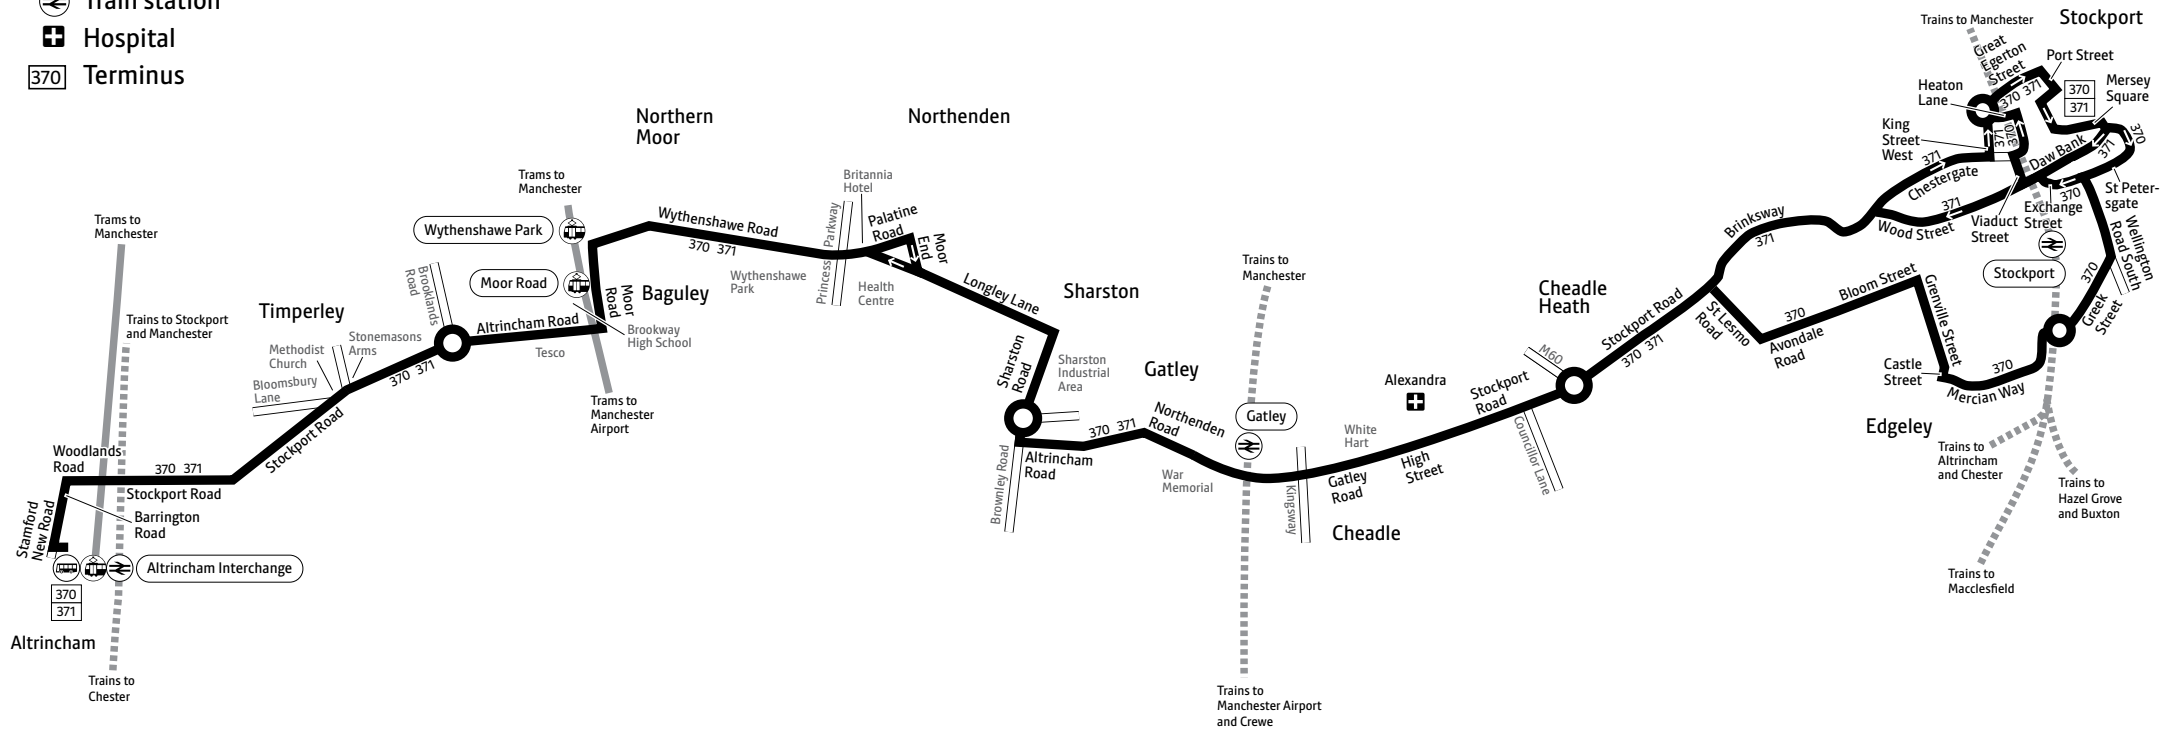

370 371

Key

- Bus route
- Train line
- Tram line
- Direction of travel
- Bus station/connection point
- Train station
- Hospital
- Terminus

Contains Ordnance Survey data ©Crown copyright and database right 2010
©0100022610 Transport for Greater Manchester 2022
Transport for Greater Manchester uses reasonable endeavours to check the accuracy of information published and to publish changes to information in a timely manner. In no event will Transport for Greater Manchester be liable for any loss that may arise from this information being inaccurate.