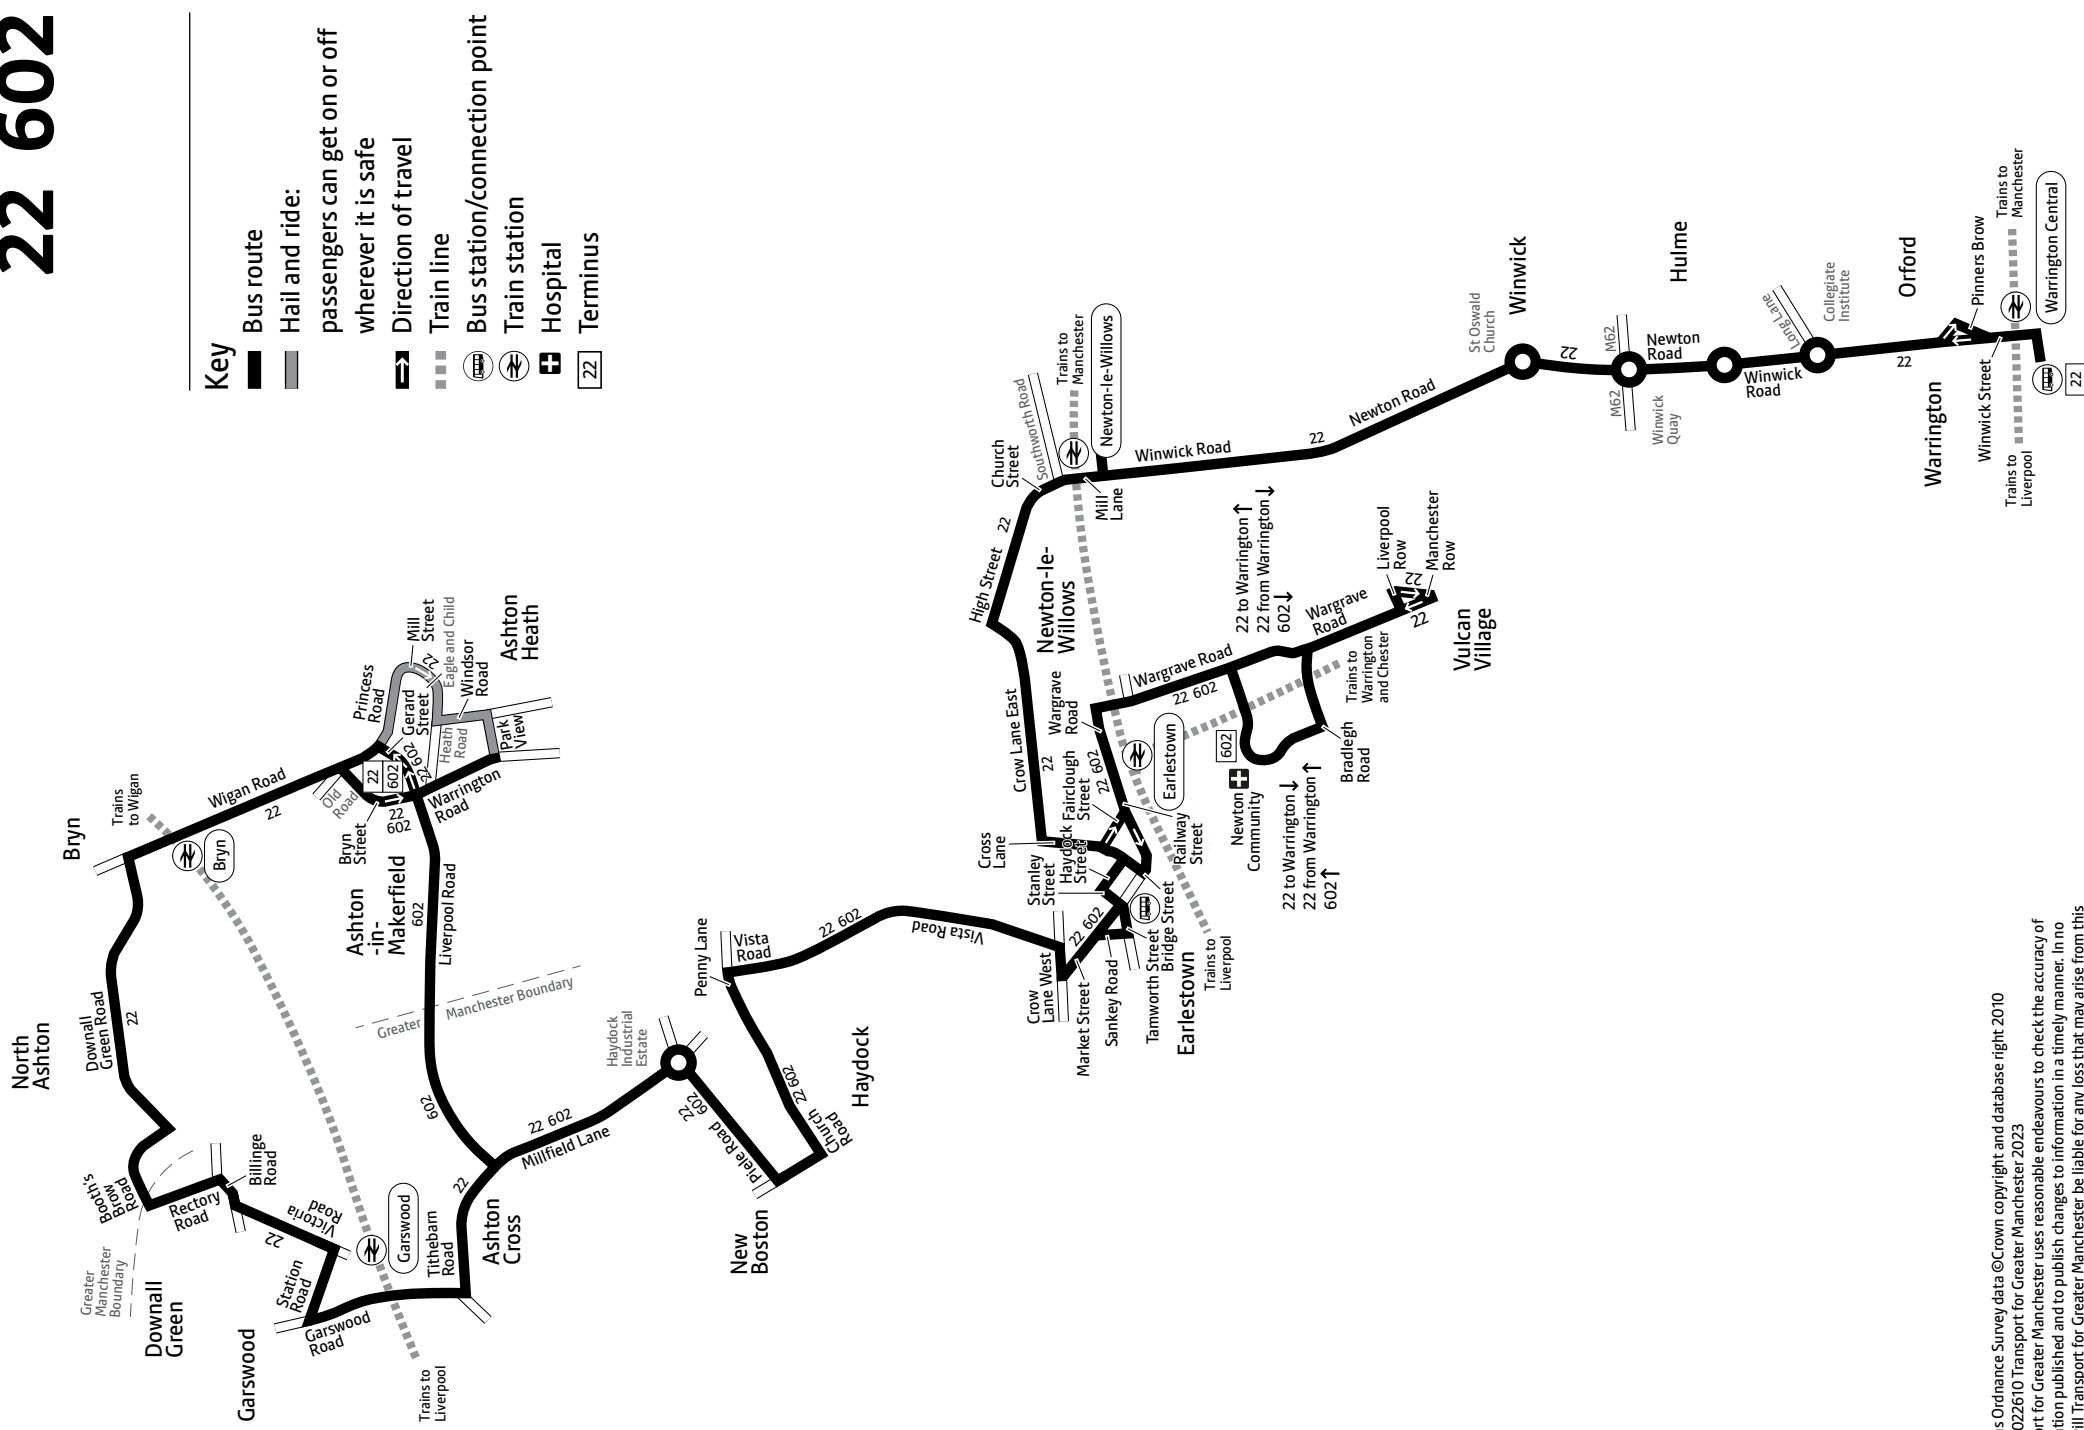

22 602

Key

- Bus route
- Hail and ride: passengers can get on or off wherever it is safe
- Direction of travel
- Train line
- Bus station/connection point
- Train station
- Hospital
- Terminus