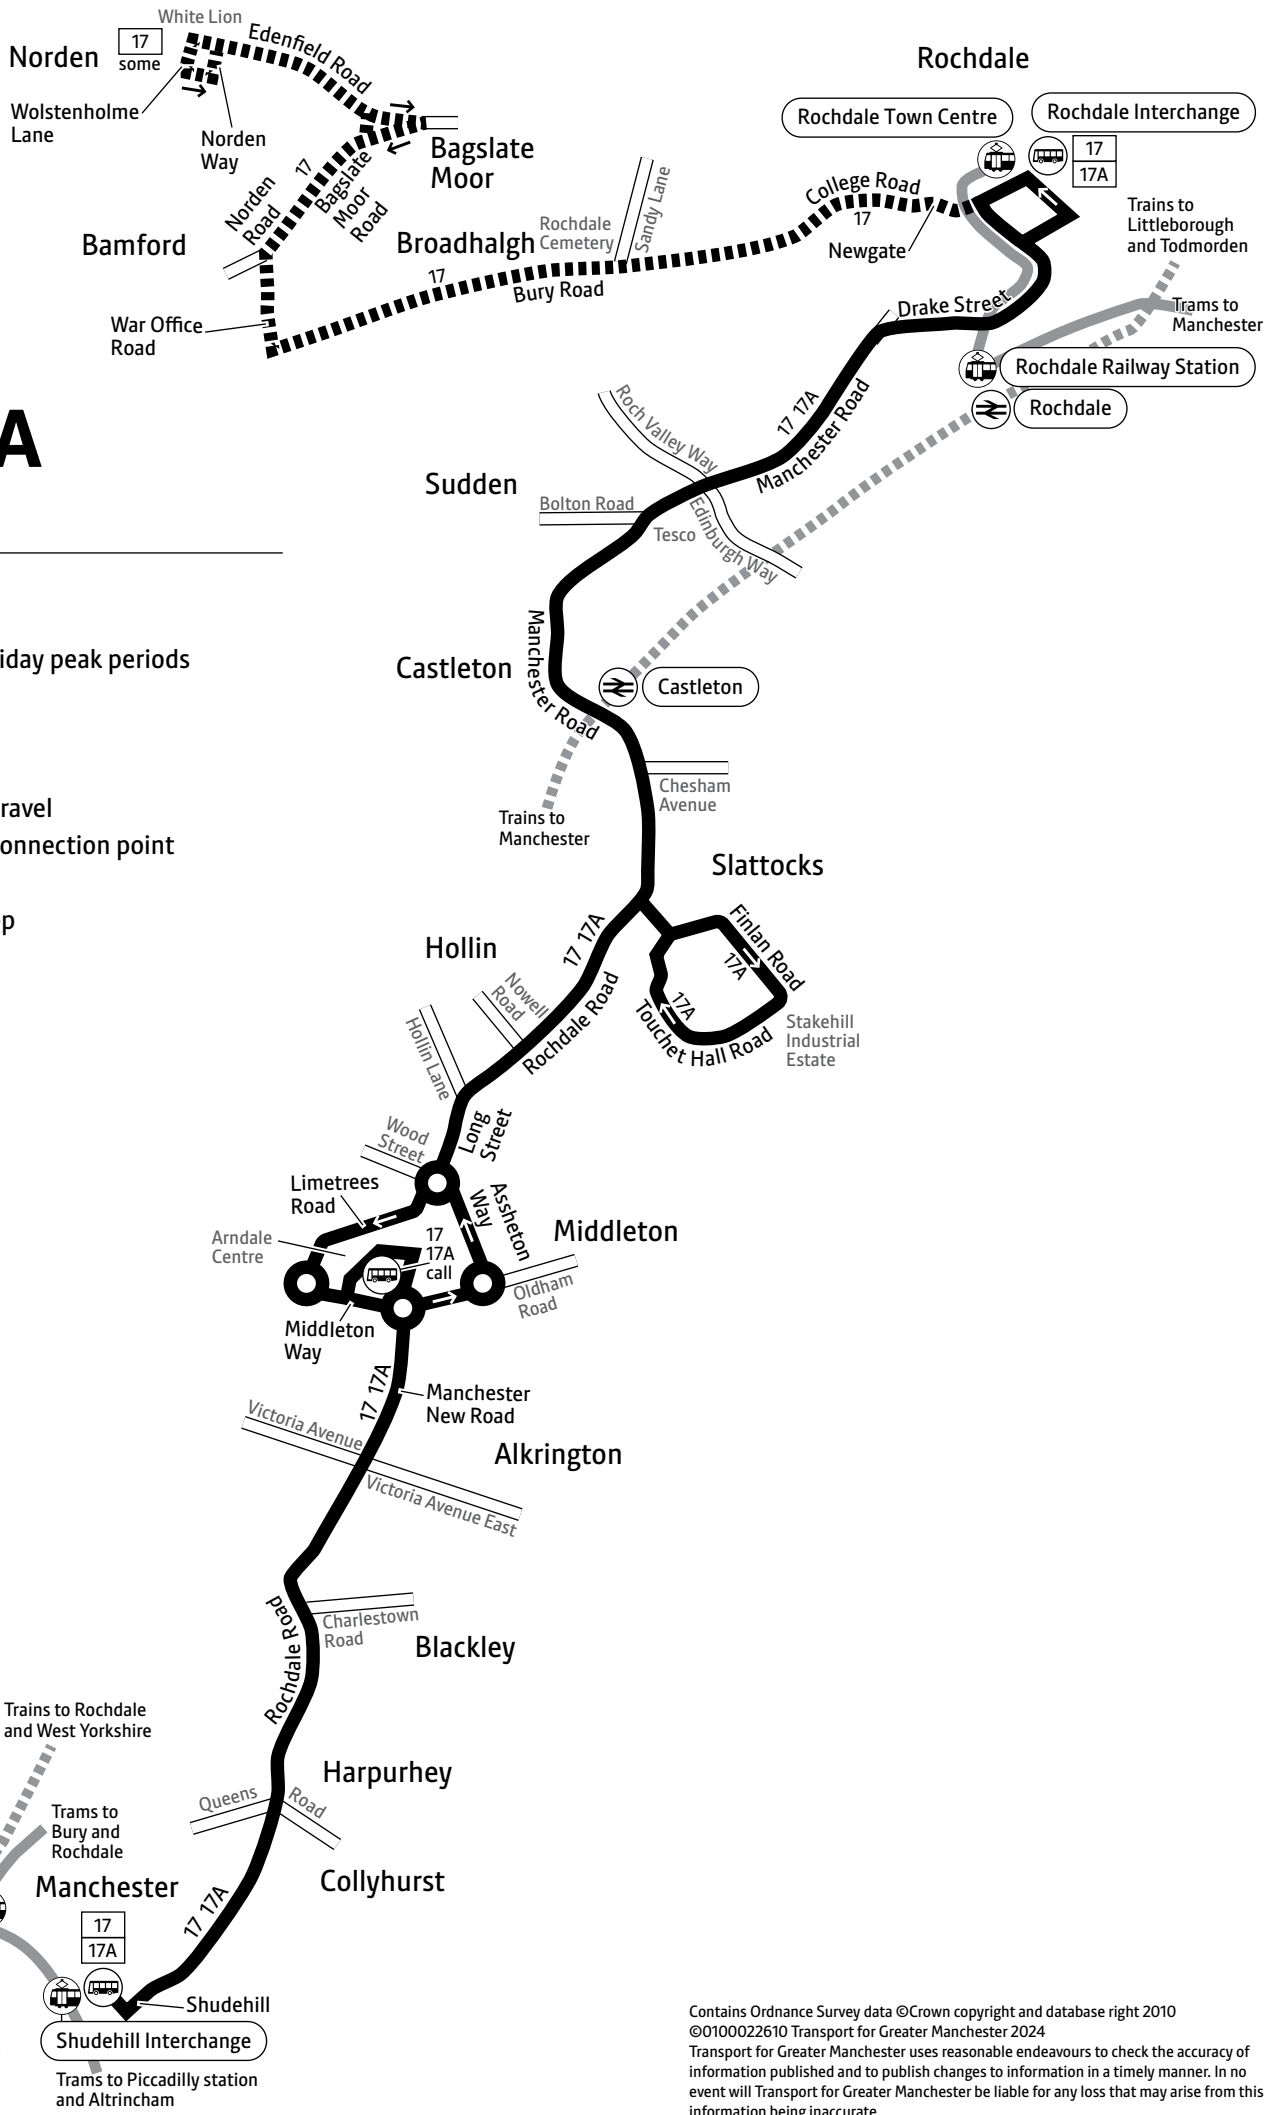

17 17A

Key

-  Bus route
-  Monday to Friday peak periods only
-  Train line
-  Tram line
-  Direction of travel
-  Bus station/connection point
-  Train station
-  Metrolink stop
-  Terminus

Contains Ordnance Survey data ©Crown copyright and database right 2010
 ©0100022610 Transport for Greater Manchester 2024
 Transport for Greater Manchester uses reasonable endeavours to check the accuracy of information published and to publish changes to information in a timely manner. In no event will Transport for Greater Manchester be liable for any loss that may arise from this information being inaccurate.