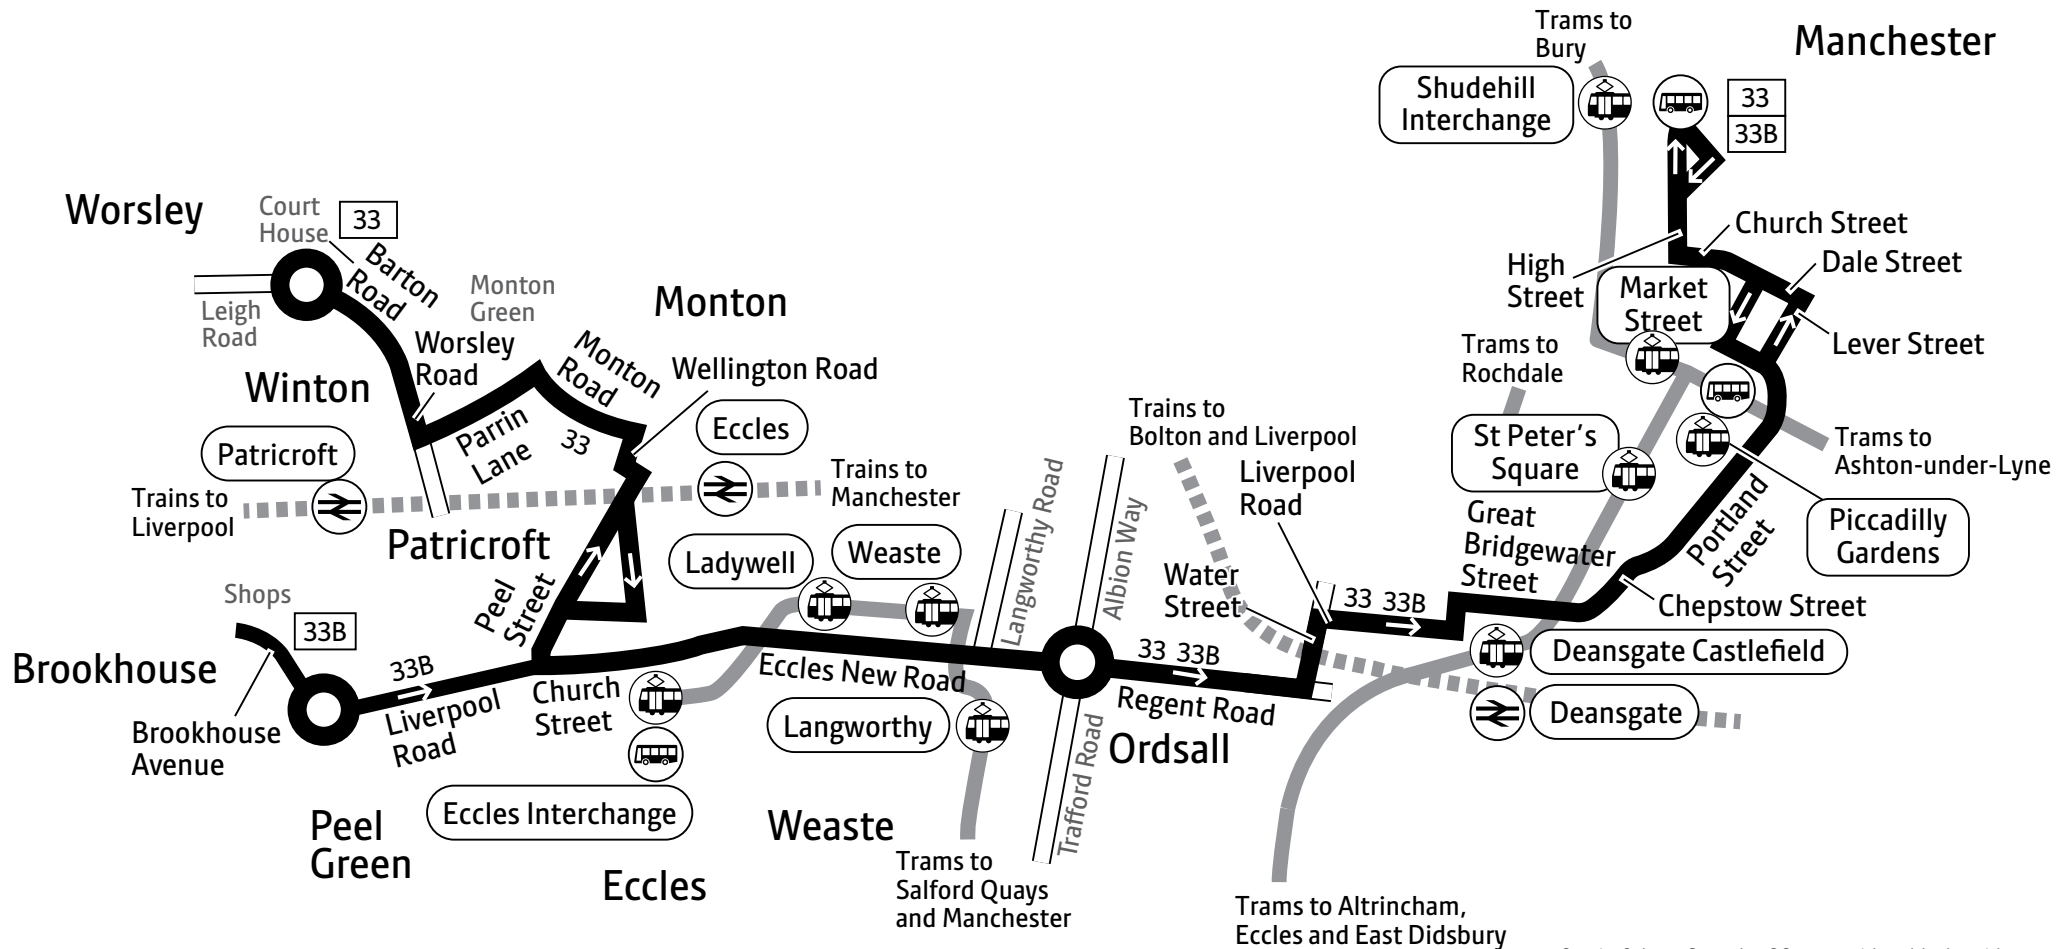

33 33B

Key

- Bus route
- Train line
- Tram line
- Direction of travel
- Bus station/connection point
- Train station
- Metrolink stop
- Terminus

Contains Ordnance Survey data ©Crown copyright and database right 2010 ©0100022610 Transport for Greater Manchester 2022
Transport for Greater Manchester uses reasonable endeavours to check the accuracy of information published and to publish changes to information in a timely manner. In no event will Transport for Greater Manchester be liable for any loss that may arise from this information being inaccurate.